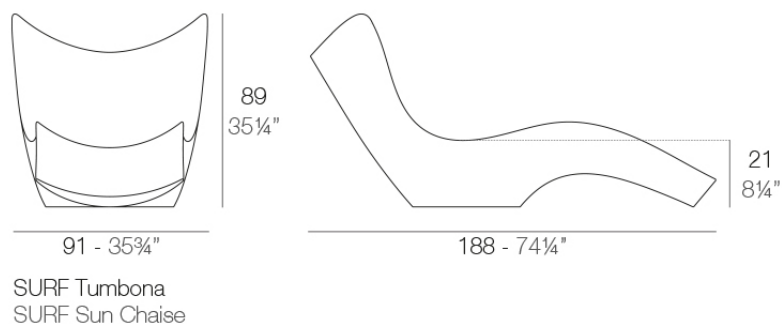

Info

Description

Made of polyethylene resin by rotational moulding. 100% Recyclable. Item suitable for indoor and outdoor use. Available in different finishes.

Weight: 25.33 Kg