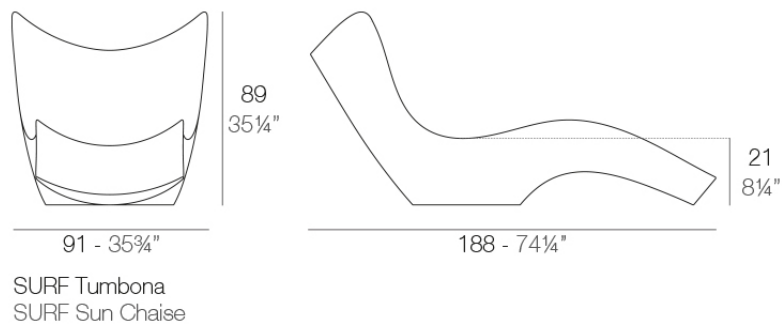

### Description

Made of polyethylene resin by rotational moulding. 100% Recyclable. Item suitable for indoor and outdoor use. Available in different finishes.

Weight: 25.33 Kg