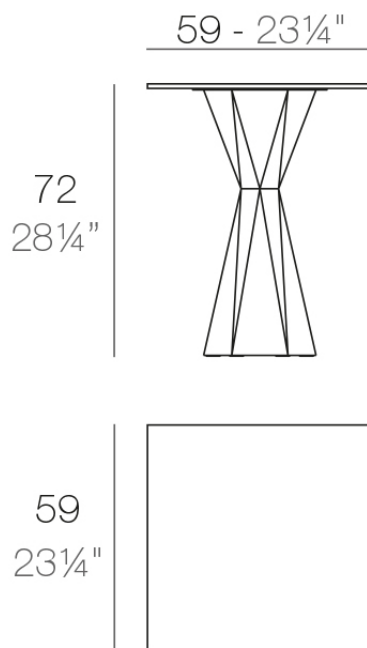

Info

Description

Made of polyethylene resin by rotational moulding. 100% Recyclable. Item suitable for indoor and outdoor use. Available in different finishes. Tabletop with HPL.

Weight: 23.81 Kg

VERTEX Mesa 60x60