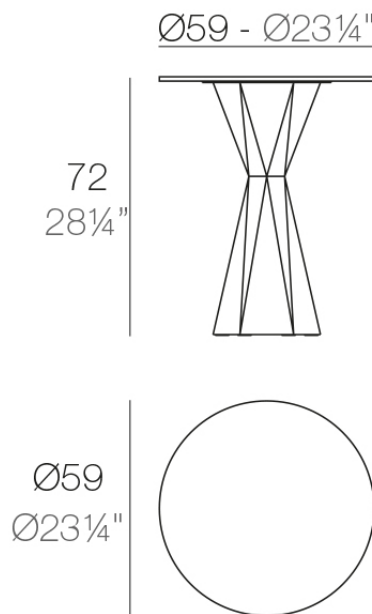

Info

Description

Made of polyethylene resin by rotational moulding. 100% Recyclable. Item suitable for indoor and outdoor use. Available in different finishes. Tabletop with HPL.

Weight: 23.81 Kg

VERTEX Mesa Ø60
VERTEX Table Ø23 1/2"