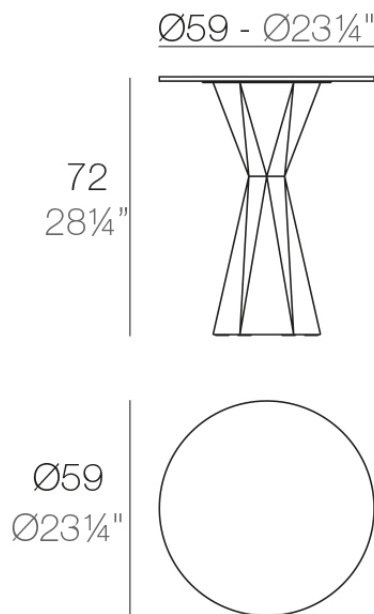

Info

Description

Made of polyethylene resin by rotational moulding. 100% Recyclable. Item suitable for indoor and outdoor use. Available in different finishes. Tabletop with HPL.

Weight: 23.81 Kg

VERTEX Mesa Ø60
VERTEX Table Ø23 1/2"