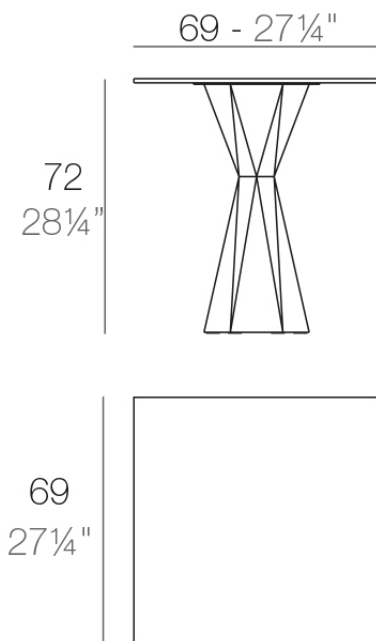

### Description

Made of polyethylene resin by rotational moulding. 100% Recyclable. Item suitable for indoor and outdoor use. Available in different finishes. Tabletop with HPL.

Weight: 51.56 Kg

VERTEX Mesa 70x70  
VERTEX Table 27½"x27½"