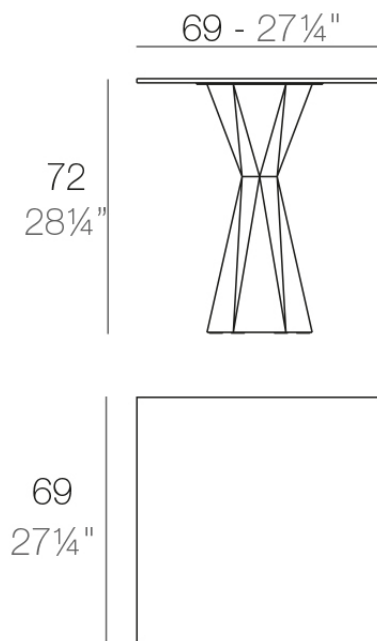

### Description

Made of polyethylene resin by rotational moulding. 100% Recyclable. Item suitable for indoor and outdoor use. Available in different finishes. Tabletop with HPL.

Weight: 51.56 Kg

VERTEX Mesa 70x70  
VERTEX Table 27½"x27½"