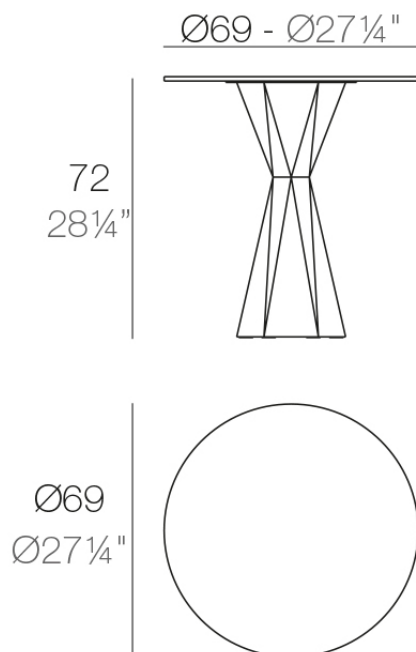

Info

Description

Made of polyethylene resin by rotational moulding. 100% Recyclable. Item suitable for indoor and outdoor use. Available in different finishes. Tabletop with HPL.

Weight: 51.56 Kg

VERTEX Mesa Ø70
VERTEX Table Ø27 1/2"