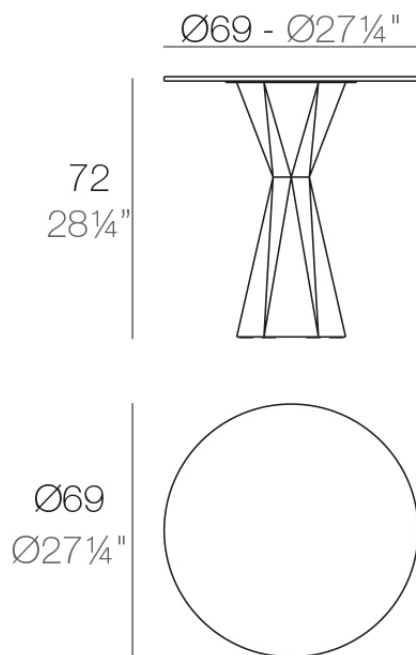

Info

Description

Made of polyethylene resin by rotational moulding. 100% Recyclable. Item suitable for indoor and outdoor use. Available in different finishes. Tabletop with HPL.

Weight: 51.56 Kg

VERTEX Mesa $\text{Ø}70$
VERTEX Table $\text{Ø}27\frac{1}{2}"$