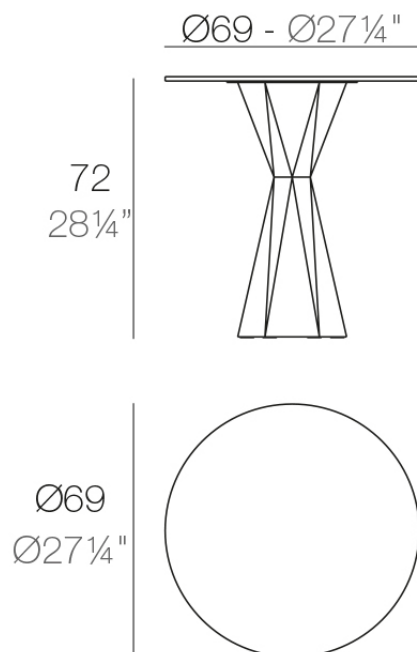

Info

Description

Made of polyethylene resin by rotational moulding. 100% Recyclable. Item suitable for indoor and outdoor use. Available in different finishes. Tabletop with HPL.

Weight: 51.56 Kg

VERTEX Mesa Ø70
VERTEX Table Ø27 1/2"