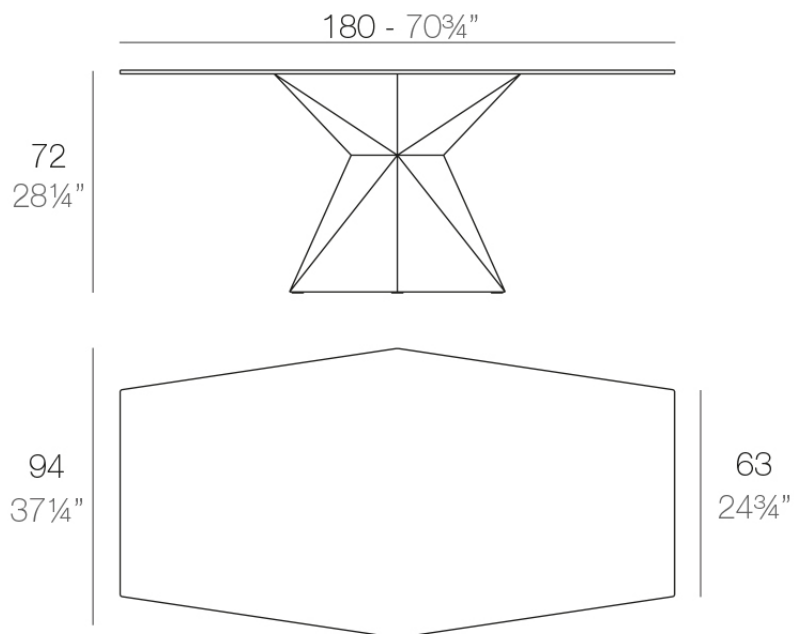

Info

Description

Made of polyethylene resin by rotational moulding. 100% Recyclable. Item suitable for indoor and outdoor use. Available in different finishes. Tabletop with HPL.

Weight: 62.98 Kg

VERTEX Mesa 180
VERTEX Table 70 3/4"