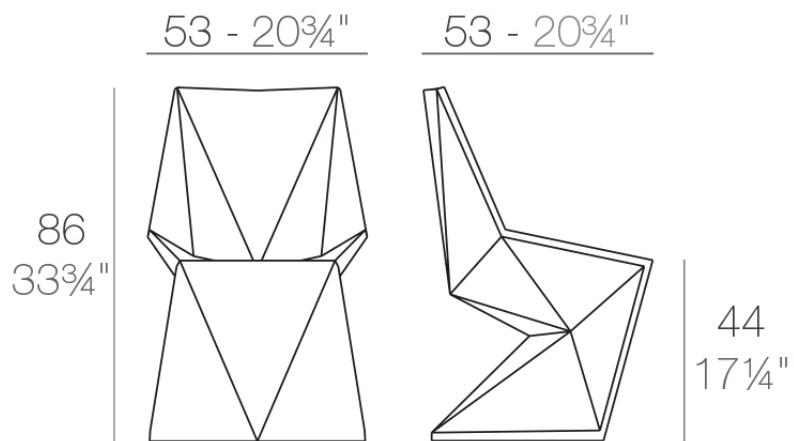

### Description

Made of polyethylene resin by rotational moulding. 100% Recyclable. Item suitable for indoor and outdoor use. Available in different finishes.

Weight: 9.02 Kg

VERTEX Silla  
VERTEX Chair