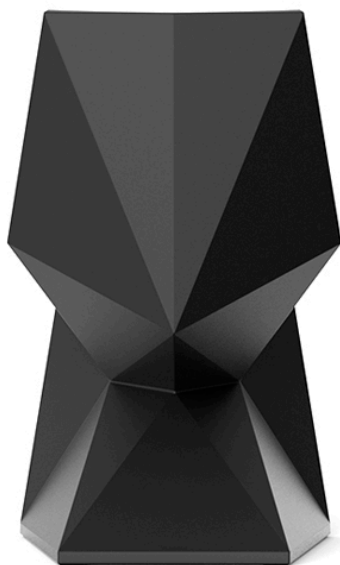

Vertex chair

by Karim Rashid

KARIM RASHID's latest masterpiece can be witnessed in **VERTEX** – a range of contemporary and sculpted outdoor and indoor designer furniture collection created exclusively for the Spanish brand **VONDOM**.

Info

Description

Made of polyethylene resin by rotational moulding. 100% Recyclable. Item suitable for indoor and outdoor use. Available in different finishes.

Weight: 9.02 Kg

VERTEX Silla
VERTEX Chair

Accessories

- **Fabric**

Fabric

Finishes

finishes

BASIC

Ref. 51007

orange

notte blue