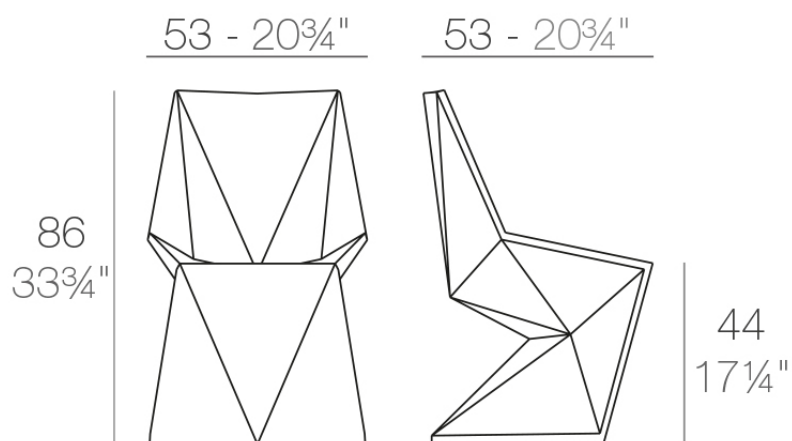

Info

Description

Made of polyethylene resin by rotational moulding. 100% Recyclable. Item suitable for indoor and outdoor use. Available in different finishes.

Weight: 9.02 Kg

VERTEX Silla
VERTEX Chair

Accessories