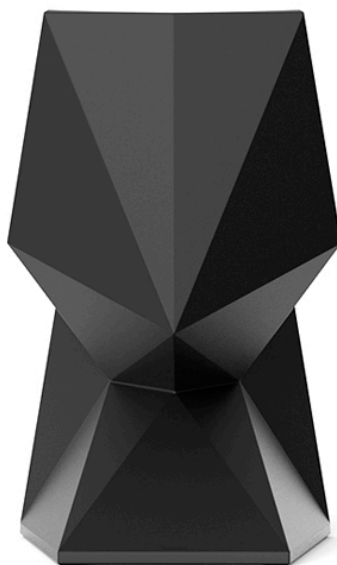

## Vertex chair

by Karim Rashid

**KARIM RASHID**'s latest masterpiece can be witnessed in **VERTEX** – a range of contemporary and sculpted outdoor and indoor designer furniture collection created exclusively for the Spanish brand **VONDOM**.

### Description

Made of polyethylene resin by rotational moulding. 100% Recyclable. Item suitable for indoor and outdoor use. Available in different finishes.

Weight: 9.02 Kg

VERTEX Silla  
VERTEX Chair