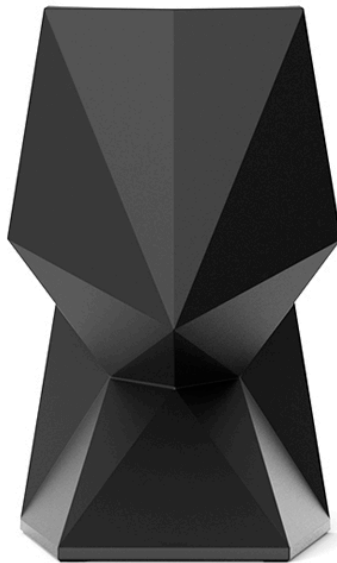

## Vertex chair

by Karim Rashid

**KARIM RASHID**'s latest masterpiece can be witnessed in **VERTEX** – a range of contemporary and sculpted outdoor and indoor designer furniture collection created exclusively for the Spanish brand **VONDOM**.

### Description

Made of polyethylene resin by rotational moulding. 100% Recyclable. Item suitable for indoor and outdoor use. Available in different finishes.

Weight: 9.02 Kg

VERTEX Silla  
VERTEX Chair