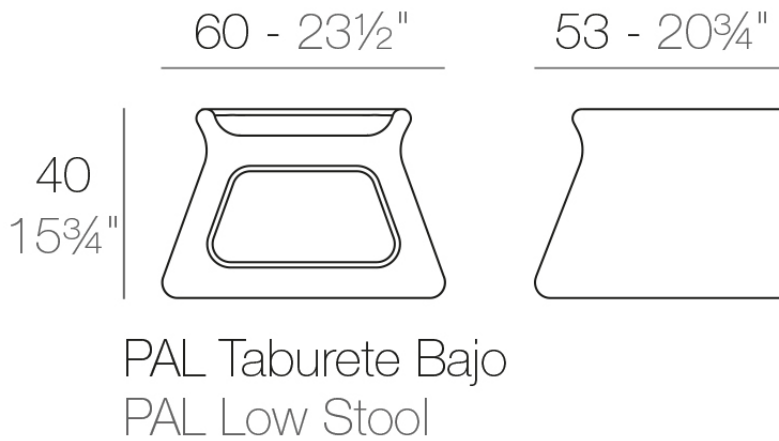

Info

Description

Made of polyethylene resin by rotational moulding. 100% Recyclable. Item suitable for indoor and outdoor use. Available in different finishes.

Weight: 7 Kg

Finishes

finishes

BASIC

Ref. 51006