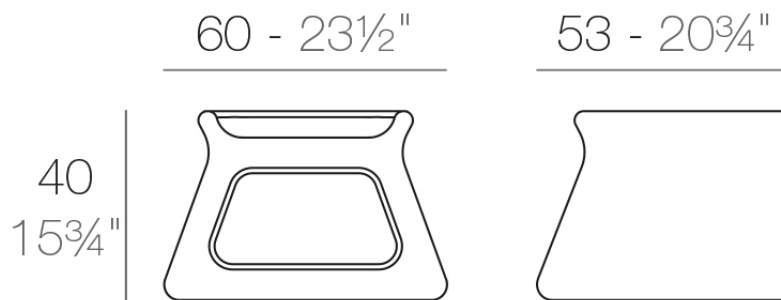

### Description

Made of polyethylene resin by rotational moulding. 100% Recyclable. Item suitable for indoor and outdoor use. Available in different finishes.

Weight: 7 Kg

PAL Taburete Bajo  
PAL Low Stool