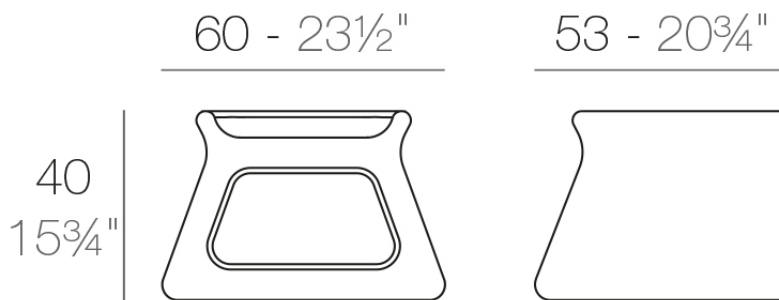

### Description

Made of polyethylene resin by rotational moulding. 100% Recyclable. Item suitable for indoor and outdoor use. Available in different finishes.

Weight: 7 Kg

PAL Taburete Bajo  
PAL Low Stool