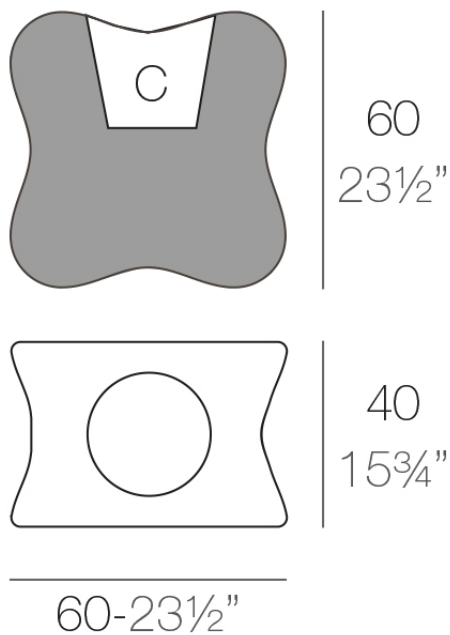

Info

Description

Pot made of polyethylene resin by rotational moulding. 100% Recyclable. Item suitable for indoor and outdoor use. Available in different finishes.

Weight: 12.32 Kg

PAL Maceta 60 C = 10 L
PAL Planter 60 C = 2¾ gal