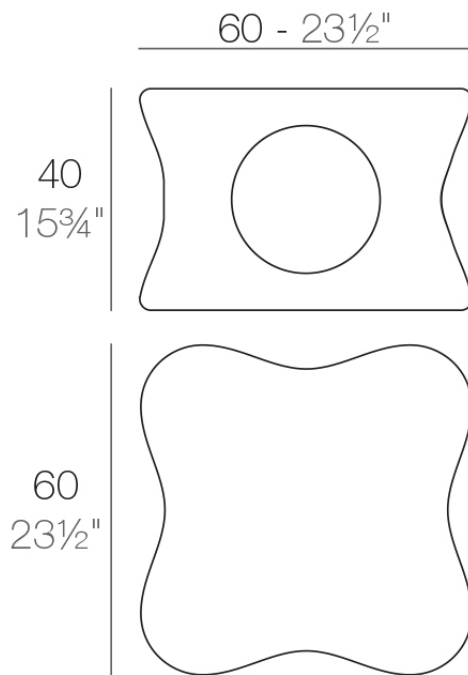

Info

Description

Made of polyethylene resin by rotational moulding. 100% Recyclable. Item suitable for indoor and outdoor use. Available in different finishes.

Weight: 9.5 Kg

PAL Mesa Baja
PAL Low Table

Finishes