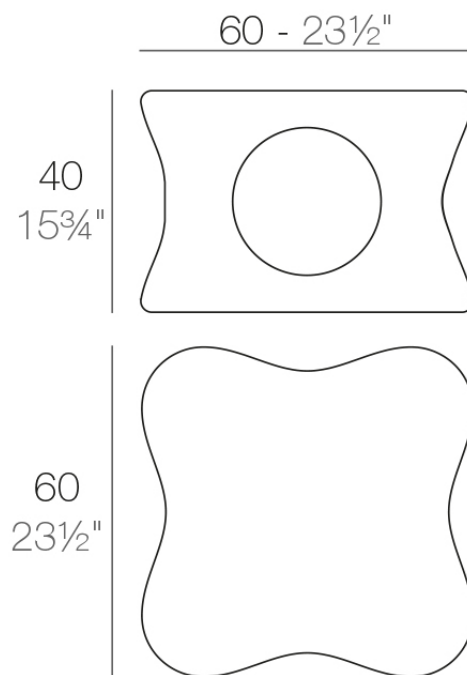

Info

Description

Made of polyethylene resin by rotational moulding. 100% Recyclable. Item suitable for indoor and outdoor use. Available in different finishes.

Weight: 9.5 Kg

PAL Mesa Baja
PAL Low Table

Finishes