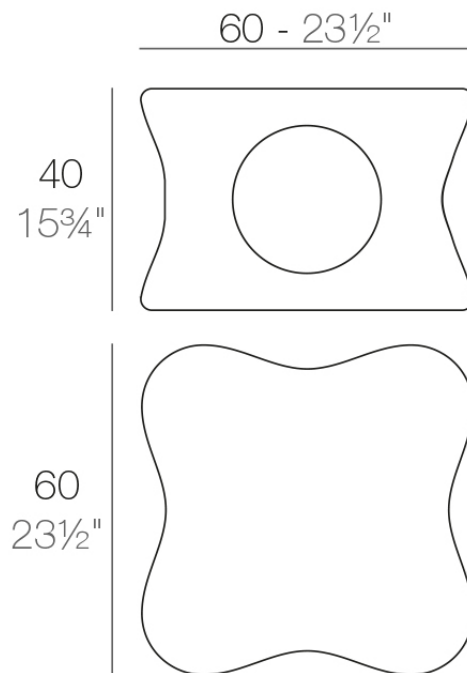

### Description

Made of polyethylene resin by rotational moulding. 100% Recyclable. Item suitable for indoor and outdoor use. Available in different finishes.

Weight: 9.5 Kg

PAL Mesa Baja  
PAL Low Table