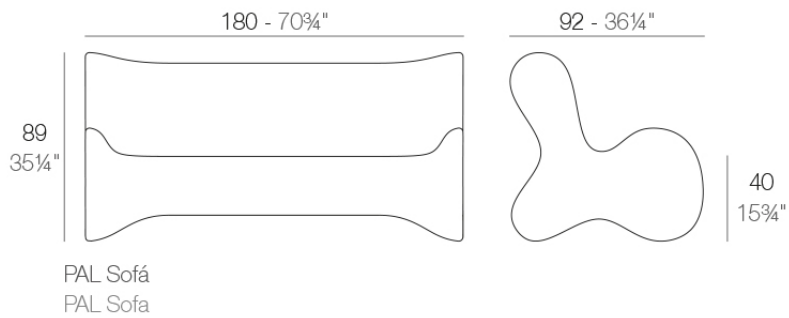

Info

Description

Made of polyethylene resin by rotational moulding. 100% Recyclable. Item suitable for indoor and outdoor use. Available in different finishes.

Weight: 40.01 Kg

Finishes

finishes

BASIC

Ref. 51002