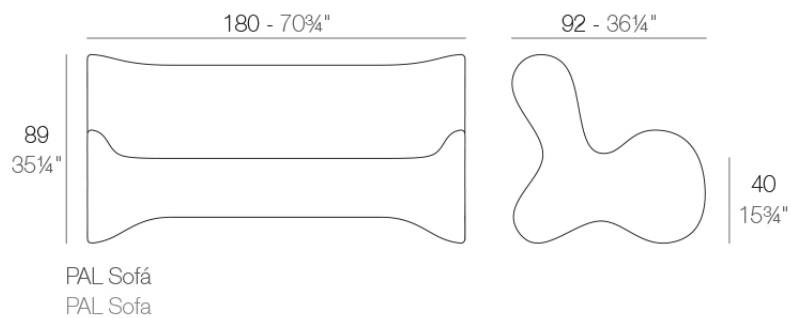

Info

Description

Made of polyethylene resin by rotational moulding. 100% Recyclable. Item suitable for indoor and outdoor use. Available in different finishes.

Weight: 40.01 Kg

Finishes

finishes

BASIC

Ref. 51002