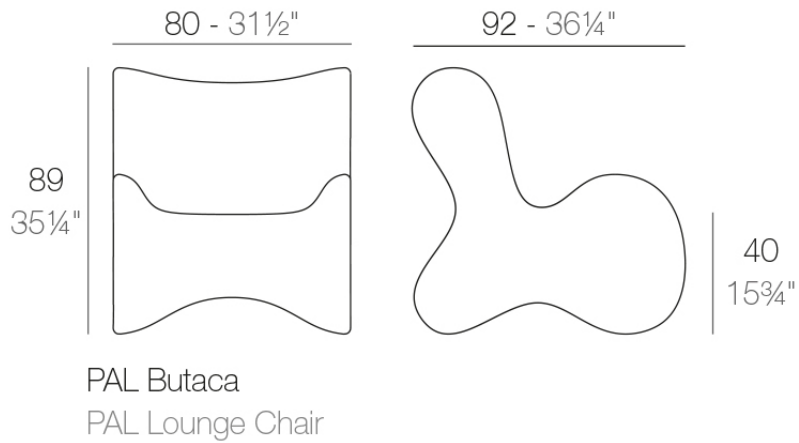

### Description

Made of polyethylene resin by rotational moulding. 100% Recyclable. Item suitable for indoor and outdoor use. Available in different finishes.

Weight: 20 Kg