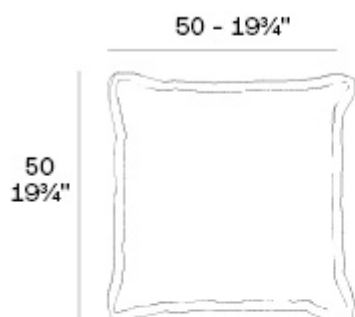

Info

Description

Weight: 1.45 Kg

Vineyard. Pillow 50x50cm
Vineyard. Cojín 50x50cm
50101

Finishes

DECORATIVE CUSHIONS

Ref. 50101

fabric