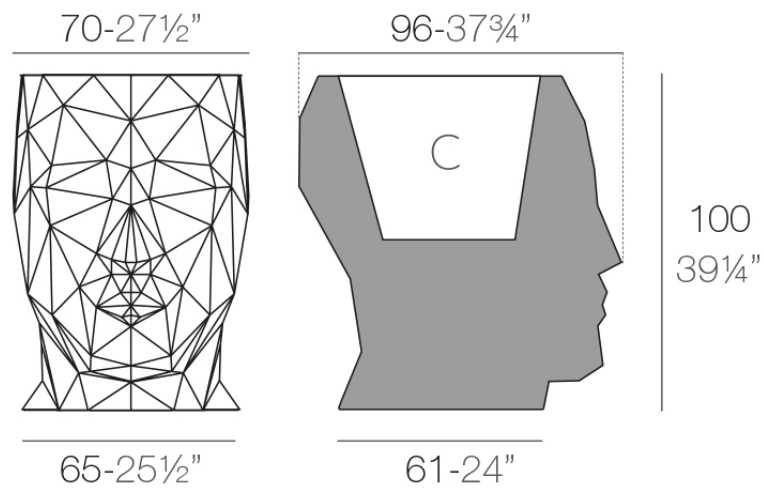

Info

Description

Pot made of polyethylene resin by rotational moulding. 100% Recyclable. Item suitable for indoor and outdoor use. Available in different finishes.

Weight: 17.02 Kg

ADAN Maceta 100
ADAN Planter 100