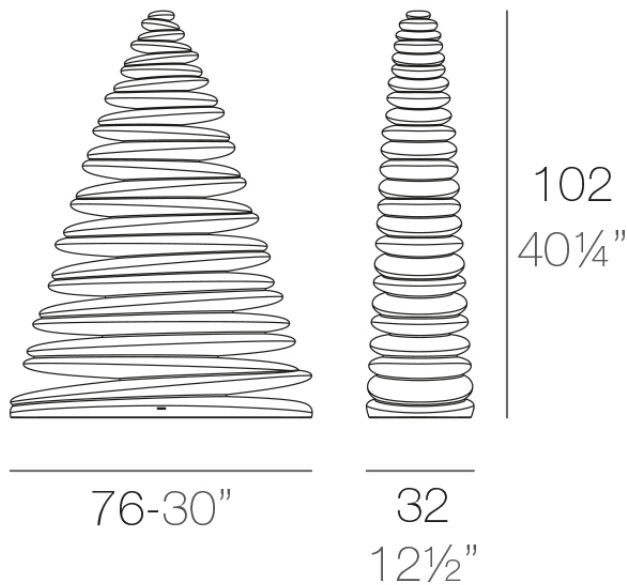

Designed and manufactured in Europe, Chrismy features **organic** and **elegant** shapes that rise gracefully in each silhouette, transcending traditional decor. This synthesis of organic inspiration and avant-garde design makes this modern Christmas tree a captivating focal point in any space.

Info

Description

Made of polyethylene resin by rotational moulding. 100% Recyclable. Item suitable for indoor and outdoor use. Available in different finishes.

Weight: 10.24 Kg

CHRISMY Árbol 100cm
CHRISMY Tree 39 1/4"