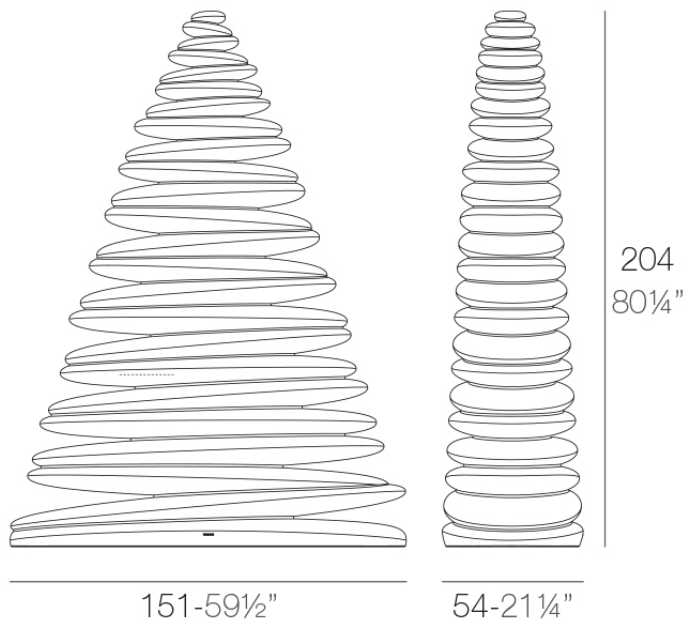

Info

Description

Made of polyethylene resin by rotational moulding. 100% Recyclable. Item suitable for indoor and outdoor use. Available in different finishes.

Weight: 61.05 Kg

CHRISMY Árbol 200cm
CHRISMY Tree 78¾"