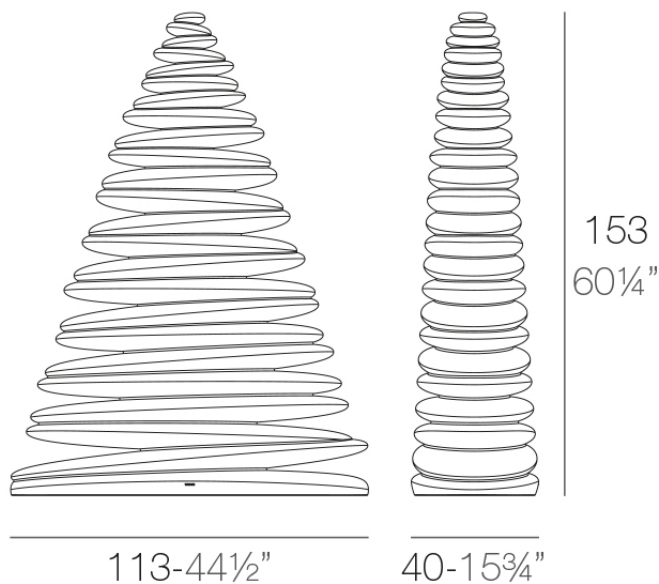

Info

Description

Made of polyethylene resin by rotational moulding. 100% Recyclable. Item suitable for indoor and outdoor use. Available in different finishes.

Weight: 20.44 Kg

CHRISMY Árbol 150cm
CHRISMY Tree 59"