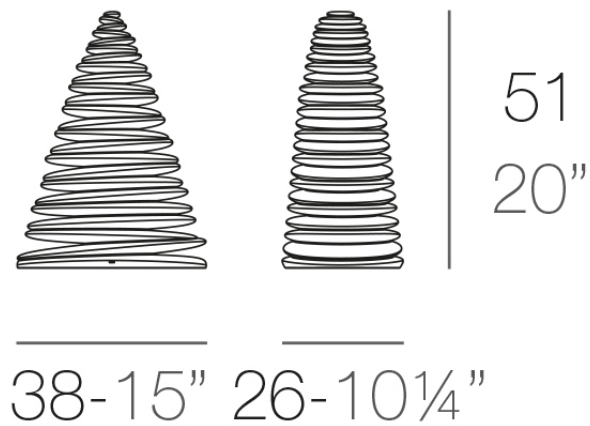

Chrismy 0,5m

by Teresa Sapey

Chrismy, the innovative creation of visionary Teresa Sapey and designed exclusively for Vondom, represents a bold shift in the concept of the modern Christmas tree. This stunning piece seamlessly blends elements of **nature** with contemporary design, showcasing a harmonious blend of modern elegance and functionality.

Designed and manufactured in Europe, Chrismy features **organic** and **elegant** shapes that rise gracefully in each silhouette, transcending traditional decor. This synthesis of organic inspiration and avant-garde design makes this modern Christmas tree a captivating focal point in any space.

Info

Description

Made of polyethylene resin by rotational moulding. 100% Recyclable. Item suitable for indoor and outdoor use. Available in different finishes.

Weight: 3.42 Kg

CHRISMY Árbol 50cm
CHRISMY Tree 19³/₄"