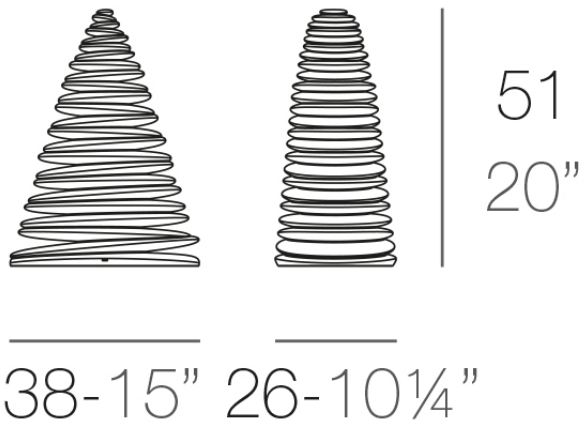

Chrismy 0,5m

by Teresa Sapey

Chrismy, the creation of visionary Teresa Sapey and designed exclusively for Vondom, represents a paradigm shift in the concept of the modern Christmas tree. Seamlessly blending elements of **nature** with the principles of contemporary design, it transcends the boundaries of traditional decor with **organic** and **elegant** shapes that rise to the top in each of its silhouettes. This synthesis of organic inspiration and avant-garde design makes Chrismy a captivating focal point in any space.

Info

Description

Made of polyethylene resin by rotational moulding. 100% Recyclable. Item suitable for indoor and outdoor use. Available in different finishes.

Weight: 3.42 Kg

CHRISMY Árbol 50cm
CHRISMY Tree 19³/₄"