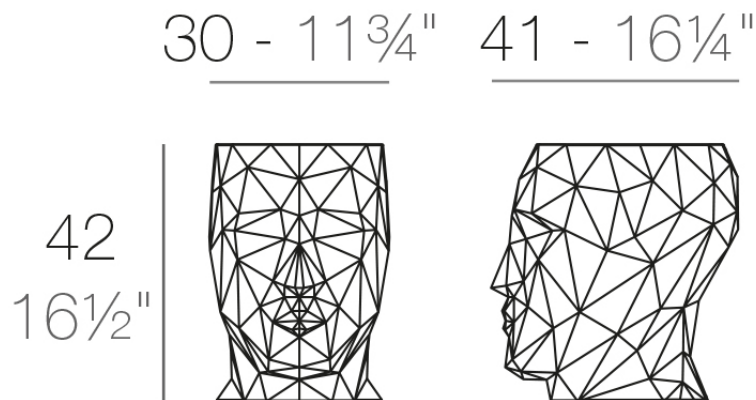

Info

Description

Made of polyethylene resin by rotational moulding. 100% Recyclable. Item suitable for indoor and outdoor use. Available in different finishes.

Weight: 3.1 Kg

ADAN Taburete Bajo
ADAN Low Stool