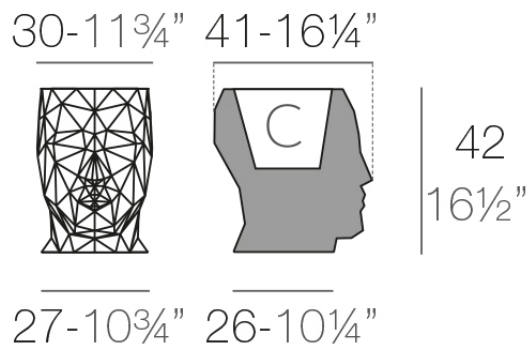

Info

Description

Pot made of polyethylene resin by rotational moulding. 100% Recyclable. Item suitable for indoor and outdoor use. Available in different finishes.

Weight: 3.52 Kg

ADAN Maceta 42

ADAN Planter 42

C = 14 L

C = 1 $\frac{1}{4}$ gal

Finishes

finishes

BASIC

Ref. 49064A

white 2001

ecru 2003