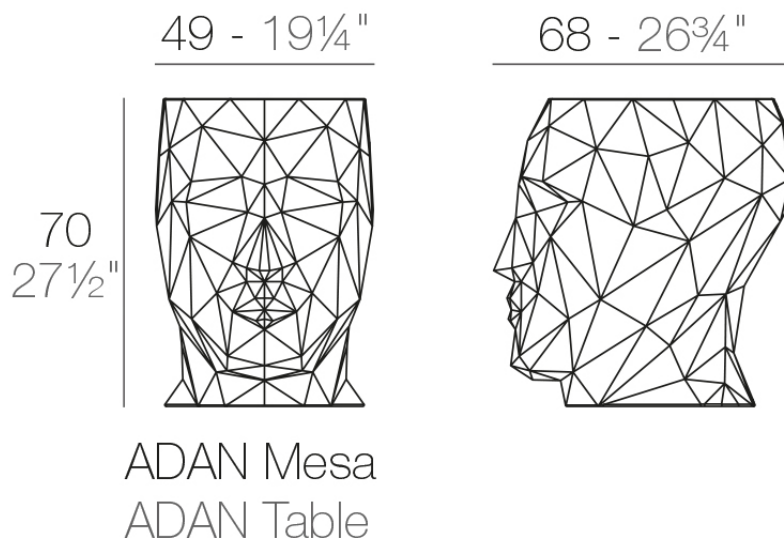

Info

Description

Made of polyethylene resin by rotational moulding. 100% Recyclable. Item suitable for indoor and outdoor use. Available in different finishes.

Weight: 8.5 Kg