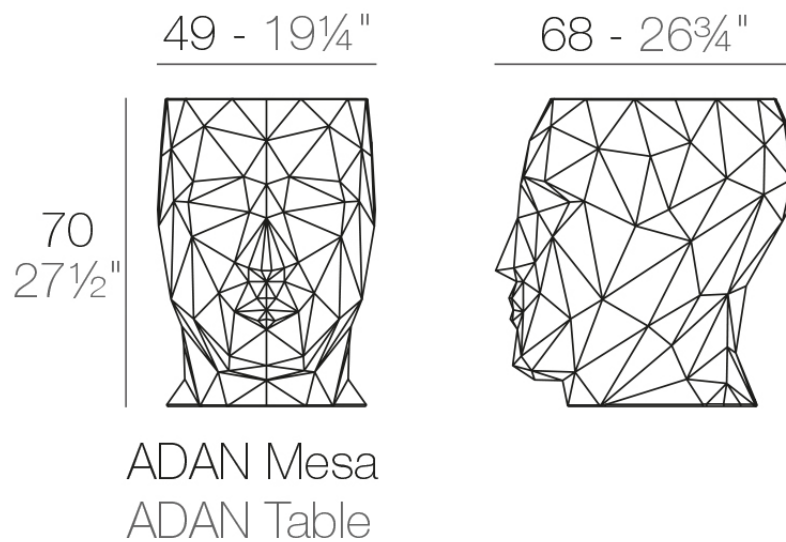

Info

Description

Made of polyethylene resin by rotational moulding. 100% Recyclable. Item suitable for indoor and outdoor use. Available in different finishes.

Weight: 8.5 Kg

Finishes

finishes

BASIC

Ref. 49062