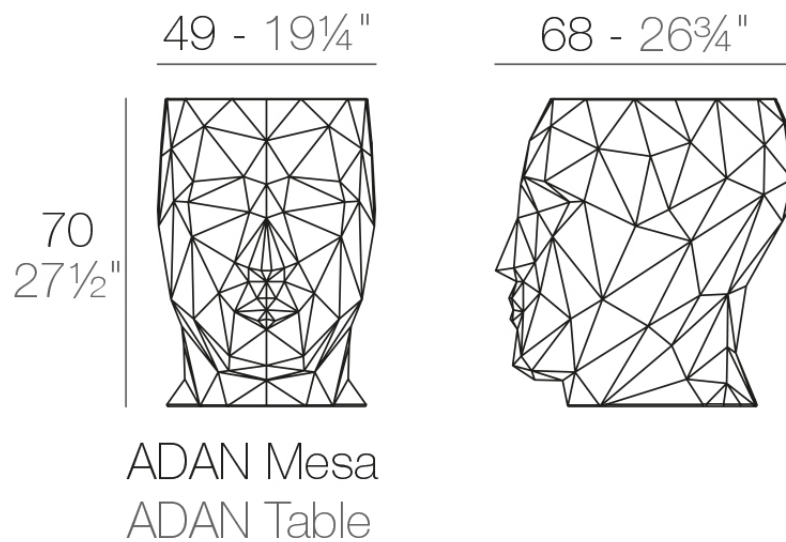

Adan table 49x68x70

by Teresa Sapey

Teresa Sapey's ADAN contemporary Collection for Vondom is an extraordinary creation that exudes a lot of personality with its diamond-shaped facets. These versatile pieces go beyond just being contemporary planters; they can also be used as seats, flower pots, or even side tables. More than just objects, they are multifunctional architectural pieces that add a touch of glamour to any setting and blend seamlessly with any style. Designed with materials that can be used both indoors and outdoors, these pieces are perfect for enhancing your lifestyle.

Info

Description

Made of polyethylene resin by rotational moulding. 100% Recyclable. Item suitable for indoor and outdoor use. Available in different finishes.

Weight: 8.5 Kg

Finishes

finishes

BASIC

Ref. 49062