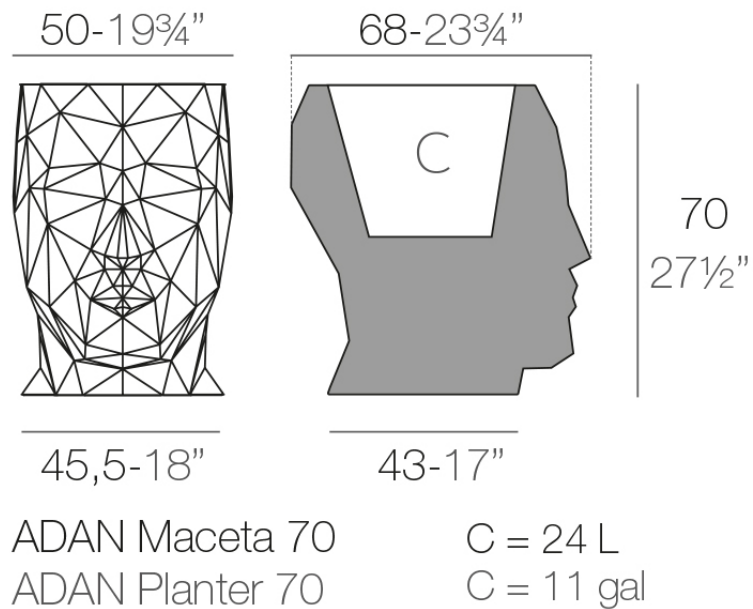

Info

Description

Pot made of polyethylene resin by rotational moulding. 100% Recyclable. Item suitable for indoor and outdoor use. Available in different finishes.

Weight: 10.02 Kg

Finishes

finishes

BASIC

Ref. 49060A