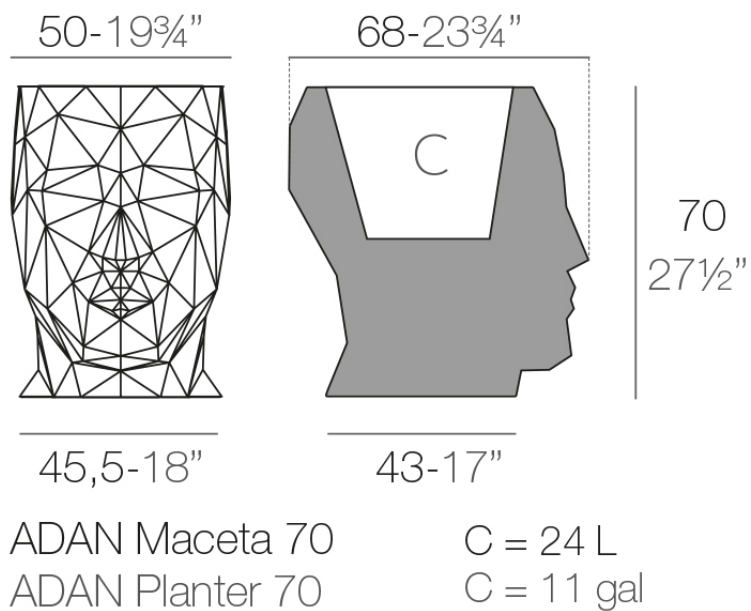

### Description

Pot made of polyethylene resin by rotational moulding. 100% Recyclable. Item suitable for indoor and outdoor use. Available in different finishes.

Weight: 10.02 Kg