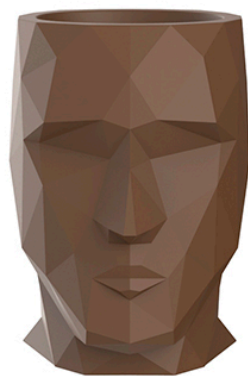

Adan planter 49x68x70

by Teresa Sapey

Teresa Sapey's ADAN contemporary Collection for Vondom is an extraordinary creation that exudes a lot of personality with its diamond-shaped facets. These versatile pieces go beyond just being contemporary planters; they can also be used as seats, flower pots, or even side tables. More than just objects, they are multifunctional architectural pieces that add a touch of glamour to any setting and blend seamlessly with any style. Designed with materials that can be used both indoors and outdoors, these pieces are perfect for enhancing your lifestyle.

Info

Description

Pot made of polyethylene resin by rotational moulding. 100% Recyclable. Item suitable for indoor and outdoor use. Available in different finishes.

Weight: 10.02 Kg

Finishes

finishes

BASIC

Ref. 49060A