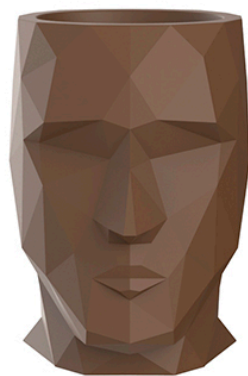

## Adan planter 49x68x70

by Teresa Sapey

Teresa Sapey's ADAN contemporary Collection for Vondom is an extraordinary creation that exudes a lot of personality with its diamond-shaped facets. These versatile pieces go beyond just being contemporary planters; they can also be used as seats, flower pots, or even side tables. More than just objects, they are multifunctional architectural pieces that add a touch of glamour to any setting and blend seamlessly with any style. Designed with materials that can be used both indoors and outdoors, these pieces are perfect for enhancing your lifestyle.

### Description

Pot made of polyethylene resin by rotational moulding. 100% Recyclable. Item suitable for indoor and outdoor use. Available in different finishes.

Weight: 10.02 Kg