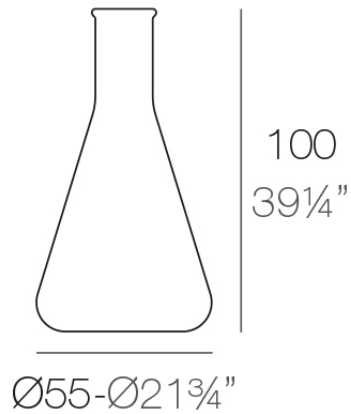

Chemistubes erlenmeyer ø55x100

by Teresa Sapey

CHEMISTUBES relies on the concept of “decontextualization” to create a new object. By increasing its size, using different materials than the original, and repurposing it from its original use, a laboratory container has been transformed into a designer planter that can be used for both **indoor and outdoor** decoration. Specifically, this was achieved by utilizing ecological resin made from polyethylene and applying the rotational molding technique.

Info

Description

Made of polyethylene resin by rotational moulding. 100% Recyclable. Item suitable for indoor and outdoor use. Available in different finishes.

Weight: 6 Kg

ERLENMEYER Maceta 100

C = 4 L

ERLENMEYER Planter 100