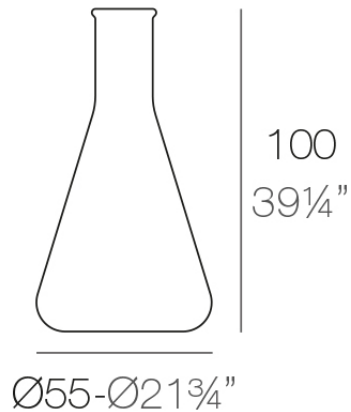

Chemistubes erlenmeyer ø55x100

by Teresa Sapey

CHEMISTUBES relies on the concept of “decontextualization” to create a new object. By increasing its size, using different materials than the original, and repurposing it from its original use, a laboratory container has been transformed into a designer planter that can be used for both **indoor and outdoor** decoration. Specifically, this was achieved by utilizing ecological resin made from polyethylene and applying the rotational molding technique.

Info

Description

Made of polyethylene resin by rotational moulding. 100% Recyclable. Item suitable for indoor and outdoor use. Available in different finishes.

Weight: 6 Kg

ERLENMEYER Maceta 100

C = 4 L

ERLENMEYER Planter 100