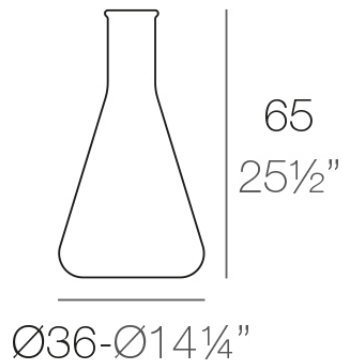

## Chemistubes erlenmeyer ø36x65

by Teresa Sapey

CHEMISTUBES relies on the concept of “decontextualization” to create a new object. By increasing its size, using different materials than the original, and repurposing it from its original use, a laboratory container has been transformed into a designer planter that can be used for both **indoor and outdoor** decoration. Specifically, this was achieved by utilizing ecological resin made from polyethylene and applying the rotational molding technique.

### Description

Made of polyethylene resin by rotational moulding. 100% Recyclable. Item suitable for indoor and outdoor use. Available in different finishes.

Weight: 3.5 Kg

ERLENMEYER Maceta 65    C = 1,5 L  
ERLENMEYER Planter 65    C = ½ gal