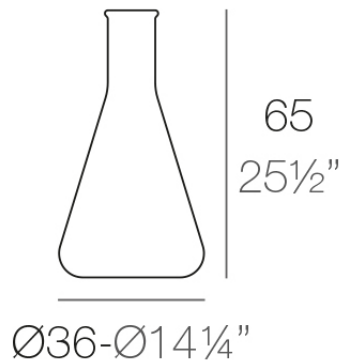

## Chemistubes erlenmeyer ø36x65

by Teresa Sapey

CHEMISTUBES relies on the concept of “decontextualization” to create a new object. By increasing its size, using different materials than the original, and repurposing it from its original use, a laboratory container has been transformed into a designer planter that can be used for both **indoor and outdoor** decoration. Specifically, this was achieved by utilizing ecological resin made from polyethylene and applying the rotational molding technique.

### Description

Made of polyethylene resin by rotational moulding. 100% Recyclable. Item suitable for indoor and outdoor use. Available in different finishes.

Weight: 3.5 Kg

ERLENMEYER Maceta 65    C = 1,5 L  
ERLENMEYER Planter 65    C = ½ gal