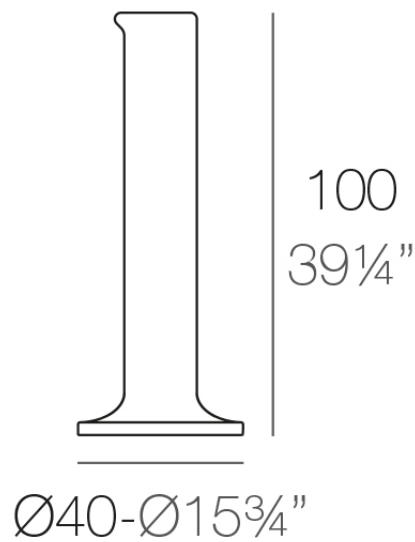

Chemistubes pipe ø40x100

by Teresa Sapey

CHEMISTUBES relies on the concept of “decontextualization” to create a new object. By increasing its size, using different materials than the original, and repurposing it from its original use, a laboratory container has been transformed into a designer planter that can be used for both **indoor and outdoor** decoration. Specifically, this was achieved by utilizing ecological resin made from polyethylene and applying the rotational molding technique.

Info

Description

Made of polyethylene resin by rotational moulding. 100% Recyclable. Item suitable for indoor and outdoor use. Available in different finishes.

Weight: 5 Kg

PIPE Maceta 100	C = 3,5 L
PIPE Planter 100	C = 1 gal