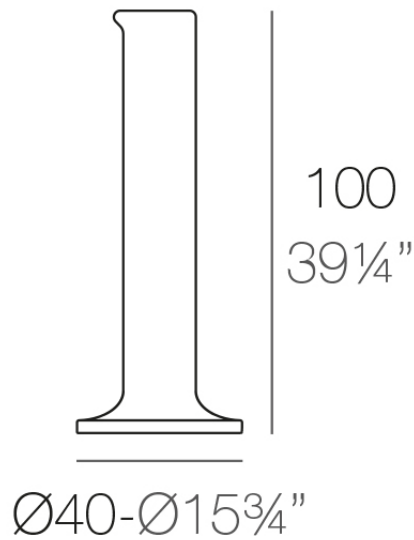

## Chemistubes pipe ø40x100

by Teresa Sapey

CHEMISTUBES relies on the concept of “decontextualization” to create a new object. By increasing its size, using different materials than the original, and repurposing it from its original use, a laboratory container has been transformed into a designer planter that can be used for both **indoor and outdoor** decoration. Specifically, this was achieved by utilizing ecological resin made from polyethylene and applying the rotational molding technique.

### Description

Made of polyethylene resin by rotational moulding. 100% Recyclable. Item suitable for indoor and outdoor use. Available in different finishes.

Weight: 5 Kg

PIPE Maceta 100

C = 3,5 L

PIPE Planter 100

C = 1 gal