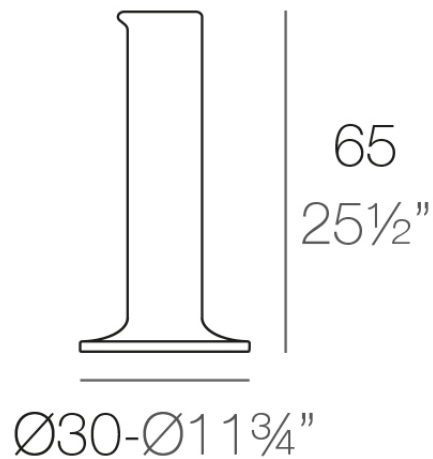

Chemistubes pipe ø30x65

by Teresa Sapey

CHEMISTUBES relies on the concept of “decontextualization” to create a new object. By increasing its size, using different materials than the original, and repurposing it from its original use, a laboratory container has been transformed into a designer planter that can be used for both **indoor and outdoor** decoration. Specifically, this was achieved by utilizing ecological resin made from polyethylene and applying the rotational molding technique.

Info

Description

Made of polyethylene resin by rotational moulding. 100% Recyclable. Item suitable for indoor and outdoor use. Available in different finishes.

PIPE Maceta 65

C = 1,5 L

PIPE Planter 65

C = 1/2 gal