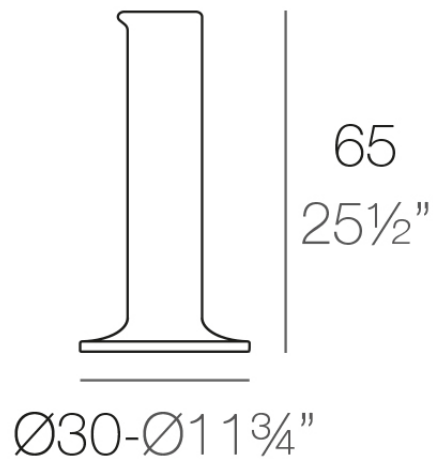

Chemistubes pipe ø30x65

by Teresa Sapey

CHEMISTUBES relies on the concept of “decontextualization” to create a new object. By increasing its size, using different materials than the original, and repurposing it from its original use, a laboratory container has been transformed into a designer planter that can be used for both **indoor and outdoor** decoration. Specifically, this was achieved by utilizing ecological resin made from polyethylene and applying the rotational molding technique.

Info

Description

Made of polyethylene resin by rotational moulding. 100% Recyclable. Item suitable for indoor and outdoor use. Available in different finishes.

PIPE Maceta 65

C = 1,5 L

PIPE Planter 65

C = ½ gal