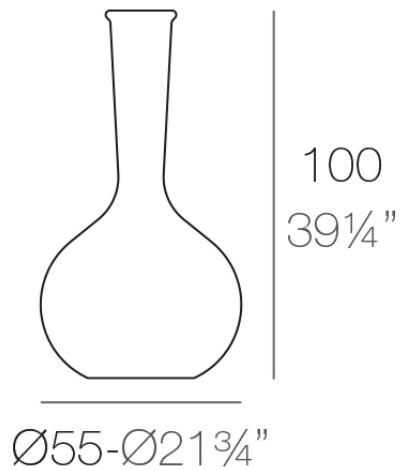

Chemistubes flask ø55x100

by Teresa Sapey

CHEMISTUBES relies on the concept of “decontextualization” to create a new object. By increasing its size, using different materials than the original, and repurposing it from its original use, a laboratory container has been transformed into a designer planter that can be used for both **indoor and outdoor** decoration. Specifically, this was achieved by utilizing ecological resin made from polyethylene and applying the rotational molding technique.

Info

Description

Made of polyethylene resin by rotational moulding. 100% Recyclable. Item suitable for indoor and outdoor use. Available in different finishes.

Weight: 6 Kg

FLASK Maceta 100

C = 5 L

FLASK Planter 100

C = 1 1/2 gal

Finishes

finishes

BASIC

Ref. 49055A

white 2001

ecru 2003

tortora 2004