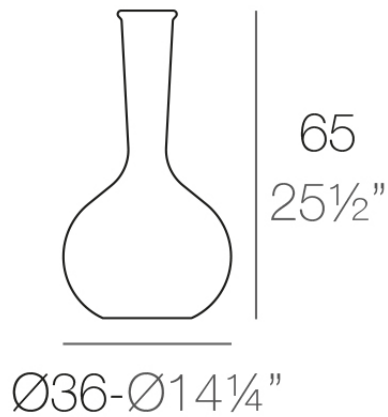

Chemistubes flask ø36x65

by Teresa Sapey

CHEMISTUBES relies on the concept of “decontextualization” to create a new object. By increasing its size, using different materials than the original, and repurposing it from its original use, a laboratory container has been transformed into a designer planter that can be used for both **indoor and outdoor** decoration. Specifically, this was achieved by utilizing ecological resin made from polyethylene and applying the rotational molding technique.

Info

Description

Made of polyethylene resin by rotational moulding. 100% Recyclable. Item suitable for indoor and outdoor use. Available in different finishes.

Weight: 2.5 Kg

FLASK Maceta 65

C = 5 L

FLASK Planter 65