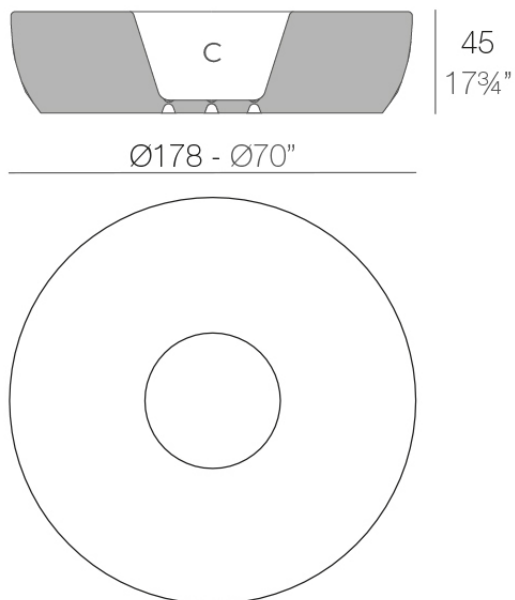

Info

Description

Pot made of polyethylene resin by rotational moulding. 100% Recyclable. Item suitable for indoor and outdoor use. Available in different finishes.

Weight: 60 Kg

VASES Isla. Grosor Acollchado Isla: 4 cm.

C = Ø69 x 39 cm

VASES Island. Thick Cushion: 4 cm / 1 1/2"

C = Ø27 1/4" x 15 1/4"

Accessories

- **Fabric**

Fabric

Finishes

finishes