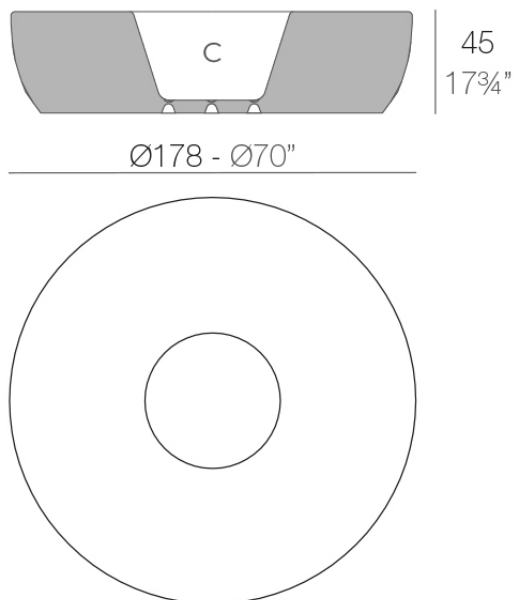

### Description

Pot made of polyethylene resin by rotational moulding. 100% Recyclable. Item suitable for indoor and outdoor use. Available in different finishes.

Weight: 60 Kg

VASES Isla. Grosor Acollchado Isla: 4 cm.