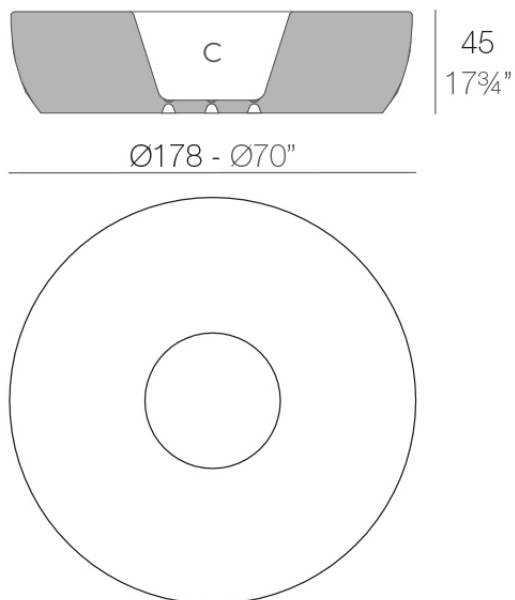

Info

Description

Pot made of polyethylene resin by rotational moulding. 100% Recyclable. Item suitable for indoor and outdoor use. Available in different finishes.

Weight: 60 Kg

VASES Isla. Grosor Acollchado Isla: 4 cm. C = Ø69 x 39 cm
VASES Island. Thick Cushion: 4 cm / 1 1/2" C = Ø27 1/4"x15 1/4"