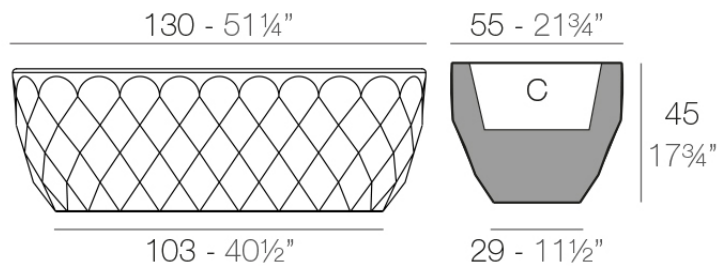

Vases planter 130x55x45

by JM Ferrero

VASES Collection, is made up of flowerpots, furniture and lighting designed by the Valencian designer JM Ferrero. The shapes of the pieces draw inspiration from diamond cutting, resulting in clear-cut shapes with great style that create a visually striking impact.

Info

Description

Pot made of polyethylene resin by rotational moulding. 100% Recyclable. Item suitable for indoor and outdoor use. Available in different finishes.

Weight: 15.02 Kg

VASES Jardinera
VASES Jardiniere

C = 15 L
C = 4 gal

Finishes

finishes

BASIC

Ref. 47130A

white 2001

ecru 2003

tortora 2004