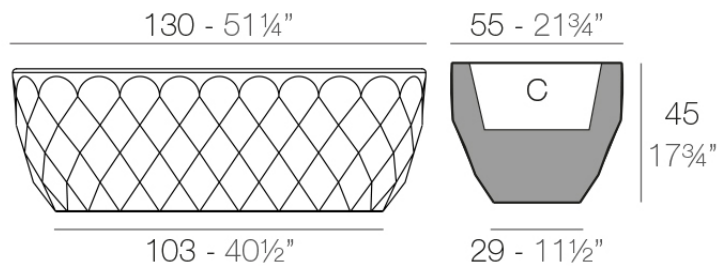

Products / Planters / Vases Planter 130x55x45

Vases planter 130x55x45

by JM Ferrero

VASES Collection, is made up of flowerpots, furniture and lighting designed by the Valencian designer JM Ferrero. The shapes of the pieces draw inspiration from diamond cutting, resulting in clear-cut shapes with great style that create a visually striking impact.

Info

Description

Pot made of polyethylene resin by rotational moulding. 100% Recyclable. Item suitable for indoor and outdoor use. Available in different finishes.

Weight: 15.02 Kg

VASES Jardinera
VASES Jardiniere