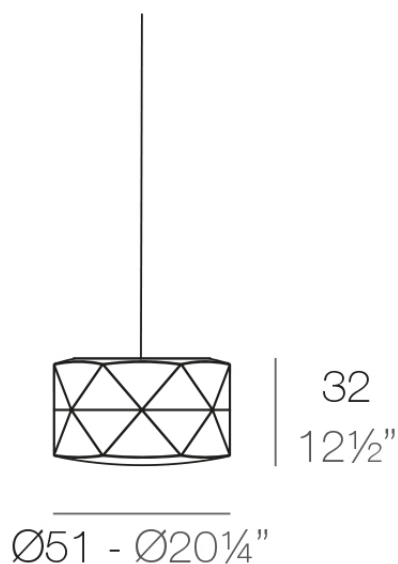

Marquis hanging lamp ø50x26

by JM Ferrero

Marquis, designed by Estudi{H}ac for Vondom, is a contemporary line of modern planters **inspired by the intricate art of diamond cutting**. Featuring a striking polygonal design reminiscent of cut gemstones, these modern planters add sophistication to any space. Each piece is meticulously designed and crafted in Europe, ensuring high quality and functionality.

Info

Description

Made of polyethylene resin by rotational moulding. 100% Recyclable. Item suitable for indoor and outdoor use. Available in different finishes.

Weight: 4.5 Kg

MARQUIS Lámpara colgante Ø51x32

MARQUIS Hanging Lamp Ø20¼"x12½"

Finishes

lighting

WHITE LED
Ref. 47091W

ice 2101

White internally lit unit with LED technology. Available only in matte ice white finish.

RGBW LED
Ref. 47091L

ice 2101