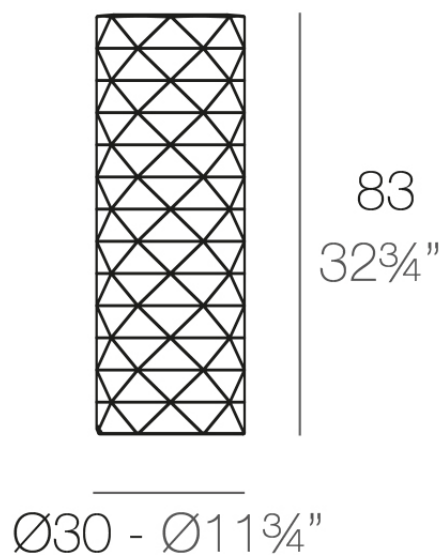

Info

Description

Made of polyethylene resin by rotational moulding. 100% Recyclable. Item suitable for indoor and outdoor use. Available in different finishes.

Weight: 4.5 Kg

MARQUIS Lámpara Ø30x83

MARQUIS Lamp Ø1 1³/₄"x32³/₄"