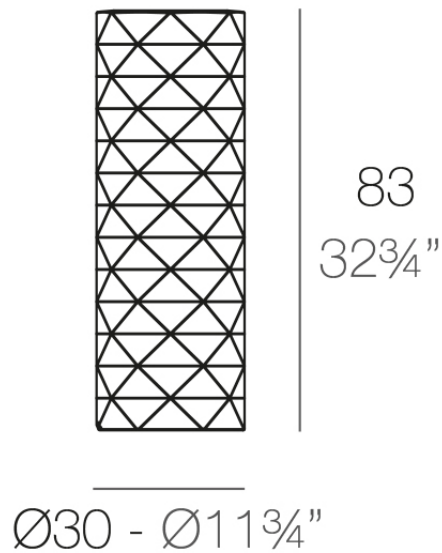

### Description

Made of polyethylene resin by rotational moulding. 100% Recyclable. Item suitable for indoor and outdoor use. Available in different finishes.

Weight: 4.5 Kg

MARQUIS Lámpara Ø30x83

MARQUIS Lamp Ø1 1<sup>3</sup>/<sub>4</sub>"x32<sup>3</sup>/<sub>4</sub>"