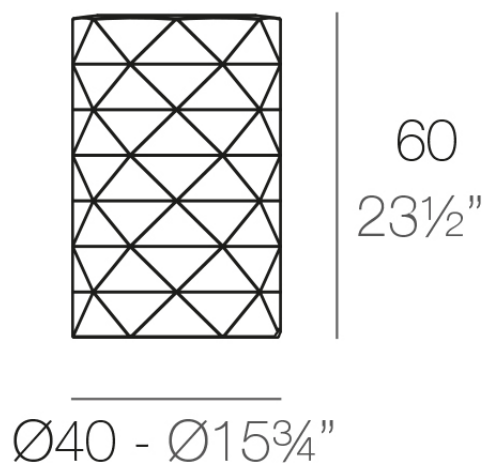

### Description

Made of polyethylene resin by rotational moulding. 100% Recyclable. Item suitable for indoor and outdoor use. Available in different finishes.

Weight: 4.5 Kg

MARQUIS Lámpara Ø40x60

MARQUIS Lamp Ø15¾"x23½"