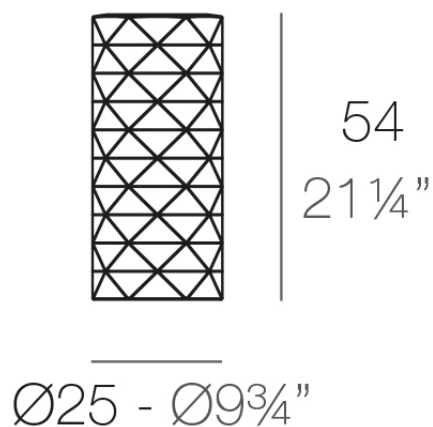

Info

Description

Made of polyethylene resin by rotational moulding. 100% Recyclable. Item suitable for indoor and outdoor use. Available in different finishes.

Weight: 2.5 Kg

MARQUIS Lámpara Ø25x54

MARQUIS Lamp Ø9 3/4"x21 1/4"