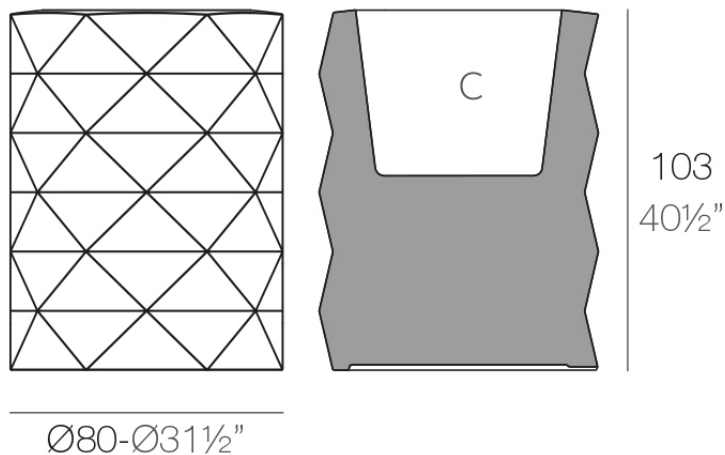

Info

Description

Made of polyethylene resin by rotational moulding. 100% Recyclable. Item suitable for indoor and outdoor use. Available in different finishes.

Weight: 19.5 Kg

MARQUIS Maceta $\text{Ø}80\times 103$ C = 160 L (4.25 gal)
MARQUIS Planter $\text{Ø}31\frac{1}{2}\text{''}\times 40\frac{1}{2}\text{''}$ C = 42¼ gal