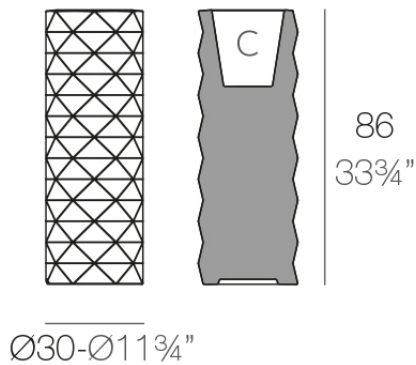

Info

Description

Made of polyethylene resin by rotational moulding. 100% Recyclable. Item suitable for indoor and outdoor use. Available in different finishes.

Weight: 5 Kg

MARQUIS Maceta Ø30x86

C = 10 L (2.6 gal)

MARQUIS Planter Ø11 3/4"x33 3/4"

C = 2 3/4 gal

Finishes

finishes

BASIC

Ref. 47084A

white 2001

ecru 2003