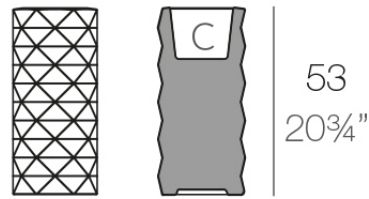

Info

Description

Made of polyethylene resin by rotational moulding. 100% Recyclable. Item suitable for indoor and outdoor use. Available in different finishes.

Weight: 2.5 Kg

Ø25-Ø9¾"

MARQUIS Maceta Ø25x53 C = 4 L x 14 cm