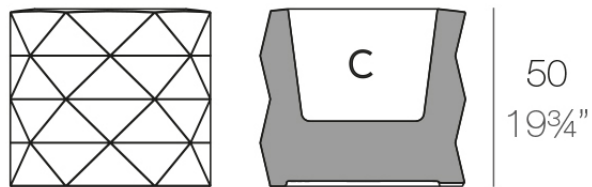

In addition to the planters, the collection includes an **exquisitely designed modern table lamp**. This lamp enhances the aesthetic with its sleek, geometric design that perfectly complements the modern planters. Together they create a stylish look that transforms any space into a chic oasis, ideal for design enthusiasts looking to make a statement.

Info

Description

Made of polyethylene resin by rotational moulding. 100% Recyclable. Item suitable for indoor and outdoor use. Available in different finishes.

Weight: 8.5 Kg

Ø60-Ø23½"

MARQUIS Maceta Ø60x50