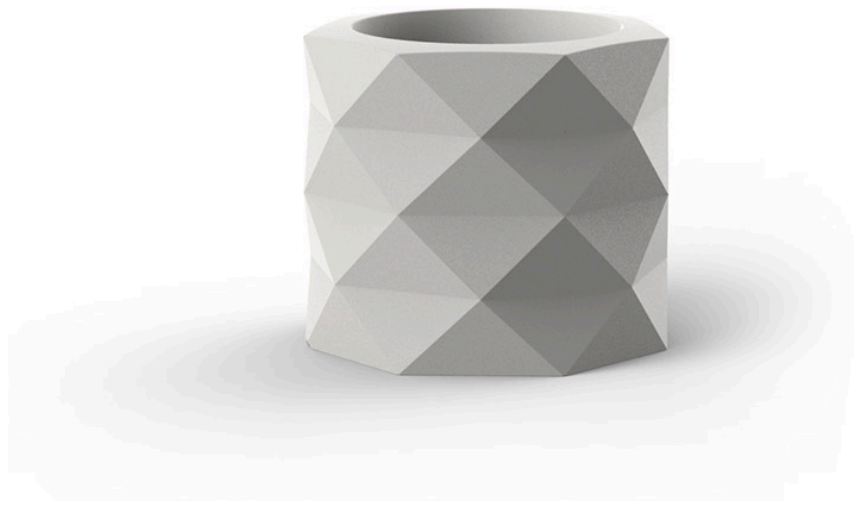

Marquis planter ø60x50

by JM Ferrero

Marquis, designed by Estudi{H}ac for Vondom, is a contemporary line of modern planters **inspired by the intricate art of diamond cutting**. Featuring a striking polygonal design reminiscent of cut gemstones, these modern planters add sophistication to any space. Each piece is meticulously designed and crafted in Europe, ensuring high quality and functionality.

In addition to the planters, the collection includes an **exquisitely designed modern table lamp**. This lamp enhances the aesthetic with its sleek, geometric design that perfectly complements the modern planters. Together they create a stylish look that transforms any space into a chic oasis, ideal for design enthusiasts looking to make a statement.

Info

Description

Made of polyethylene resin by rotational moulding. 100% Recyclable. Item suitable for indoor and outdoor use. Available in different finishes.

Weight: 8.5 Kg

Ø60-Ø23½"

MARQUIS Maceta Ø60x50