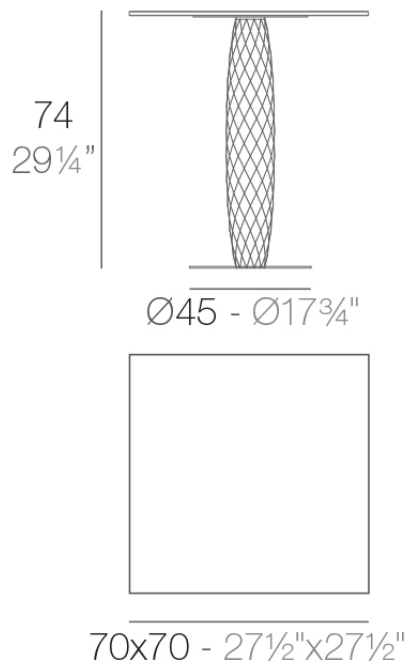

Vases table 70x70x74

by JM Ferrero

VASES Collection, is made up of flowerpots, furniture and lighting designed by the Valencian designer JM Ferrero. The shapes of the pieces draw inspiration from diamond cutting, resulting in clear-cut shapes with great style that create a visually striking impact.

Info

Description

Made of polyethylene resin by rotational moulding. 100% Recyclable. Item suitable for indoor and outdoor use. Available in different finishes.

Weight: 8.7 Kg

VASES Mesa Cuadrada 70x70
VASES Square Dining Table 27 1/2"x27 1/2"

anthracite 2006

black 2002

khaki

beige

HPL black edge

tabletops

HPL

Ref. VVAR03007