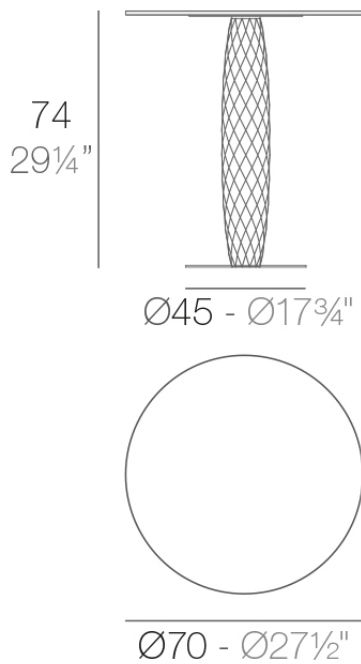

## Vases table ø70x74

by JM Ferrero

VASES Collection, is made up of flowerpots, furniture and lighting designed by the Valencian designer JM Ferrero. The shapes of the pieces draw inspiration from diamond cutting, resulting in clear-cut shapes with great style that create a visually striking impact.

### Description

Made of polyethylene resin by rotational moulding. 100% Recyclable. Item suitable for indoor and outdoor use. Available in different finishes.

Weight: 7.39 Kg

VASES Mesa Redonda Ø70  
VASES Round Dinning Table Ø27 1/2"