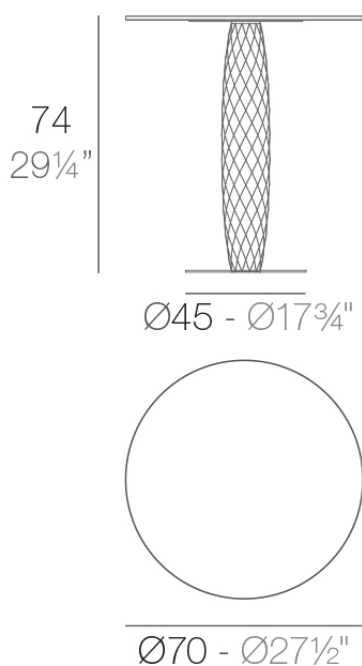

## Vases table ø70x74

by JM Ferrero

VASES Collection, is made up of flowerpots, furniture and lighting designed by the Valencian designer JM Ferrero. The shapes of the pieces draw inspiration from diamond cutting, resulting in clear-cut shapes with great style that create a visually striking impact.

### Description

Made of polyethylene resin by rotational moulding. 100% Recyclable. Item suitable for indoor and outdoor use. Available in different finishes.

Weight: 7.39 Kg

VASES Mesa Redonda Ø70  
VASES Round Dinning Table Ø27 1/2"