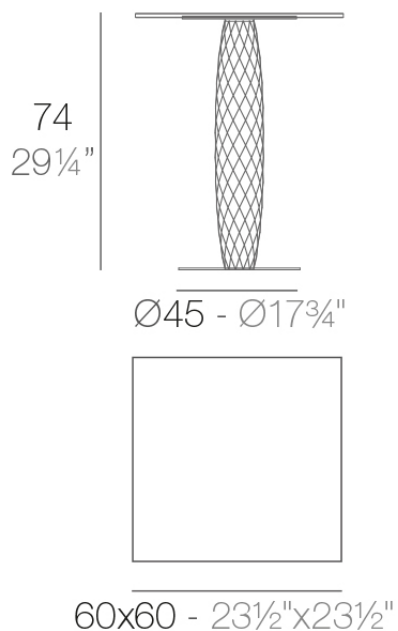

## Vases table 60x60x74

by JM Ferrero

VASES Collection, is made up of flowerpots, furniture and lighting designed by the Valencian designer JM Ferrero. The shapes of the pieces draw inspiration from diamond cutting, resulting in clear-cut shapes with great style that create a visually striking impact.

### Description

Made of polyethylene resin by rotational moulding. 100% Recyclable. Item suitable for indoor and outdoor use. Available in different finishes.

Weight: 6.92 Kg

VASES Mesa Cuadrada 60x60  
VASES Square Dining Table 23 1/2"x23 1/2"