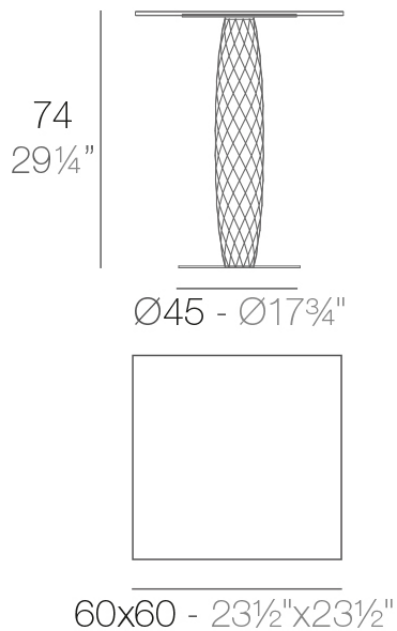

Vases table 60x60x74

by JM Ferrero

VASES Collection, is made up of flowerpots, furniture and lighting designed by the Valencian designer JM Ferrero. The shapes of the pieces draw inspiration from diamond cutting, resulting in clear-cut shapes with great style that create a visually striking impact.

Info

Description

Made of polyethylene resin by rotational moulding. 100% Recyclable. Item suitable for indoor and outdoor use. Available in different finishes.

Weight: 6.92 Kg

VASES Mesa Cuadrada 60x60
VASES Square Dining Table 23 1/2"x23 1/2"