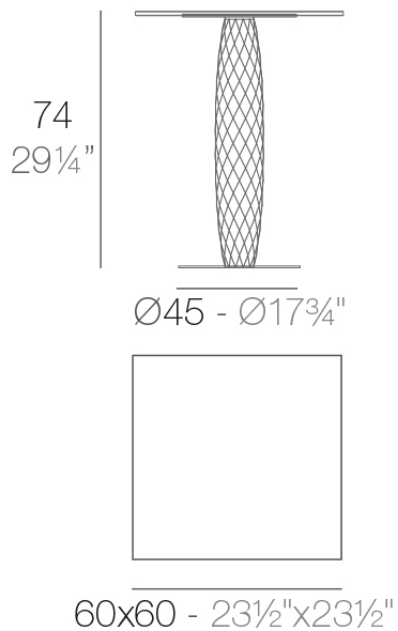

Vases table 60x60x74

by JM Ferrero

VASES Collection, is made up of flowerpots, furniture and lighting designed by the Valencian designer JM Ferrero. The shapes of the pieces draw inspiration from diamond cutting, resulting in clear-cut shapes with great style that create a visually striking impact.

Info

Description

Made of polyethylene resin by rotational moulding. 100% Recyclable. Item suitable for indoor and outdoor use. Available in different finishes.

Weight: 6.92 Kg

VASES Mesa Cuadrada 60x60
VASES Square Dining Table 23½"x23½"