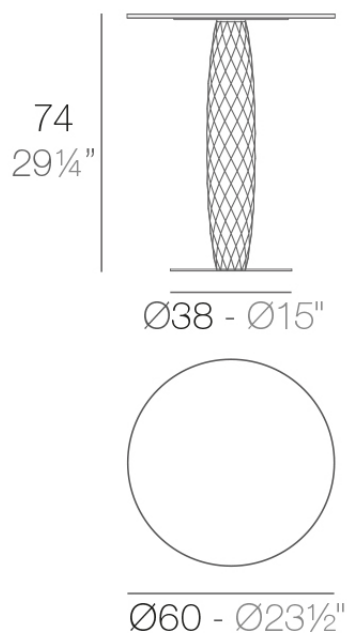

Vases table ø60x74

by JM Ferrero

VASES Collection, is made up of flowerpots, furniture and lighting designed by the Valencian designer JM Ferrero. The shapes of the pieces draw inspiration from diamond cutting, resulting in clear-cut shapes with great style that create a visually striking impact.

Info

Description

Made of polyethylene resin by rotational moulding. 100% Recyclable. Item suitable for indoor and outdoor use. Available in different finishes.

Weight: 5.92 Kg

VASES Mesa Redonda Ø60
VASES Round Dining Table Ø23 1/2"