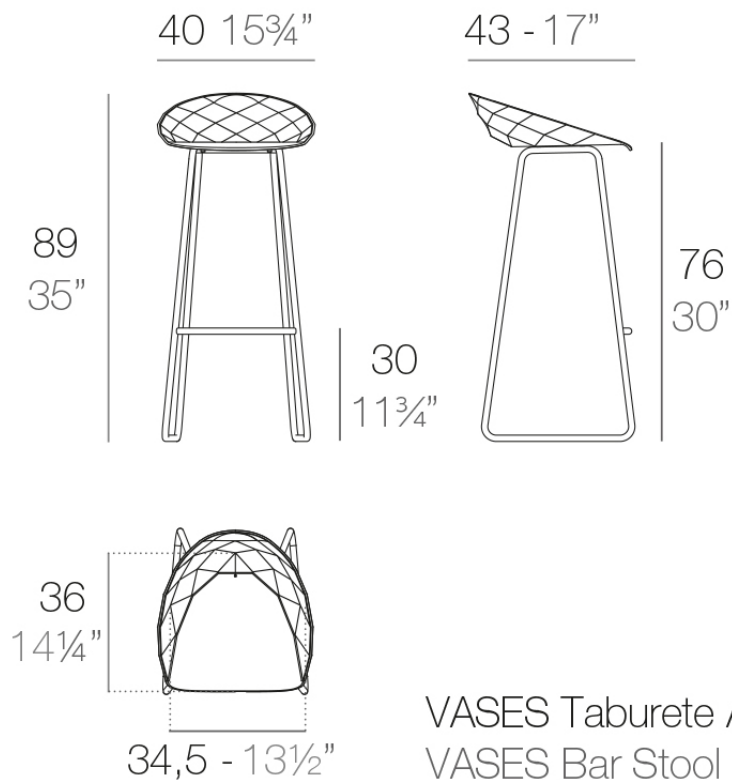

Vases bar stool

by JM Ferrero

VASES Collection, is made up of flowerpots, furniture and lighting designed by the Valencian designer JM Ferrero. The shapes of the pieces draw inspiration from diamond cutting, resulting in clear-cut shapes with great style that create a visually striking impact.

Info

Description

Injected polypropylene with fiber glass. The legs are made in powder coated stainless steel in a colour to match the seat.

Weight: 3.36 Kg

Finishes

finishes

BASIC PP
Ref. 47071

white

ecru

black

Available in various colors

estructura

ALUMINIUM
Ref. VVAR00983

white 201

ecru 2003

red