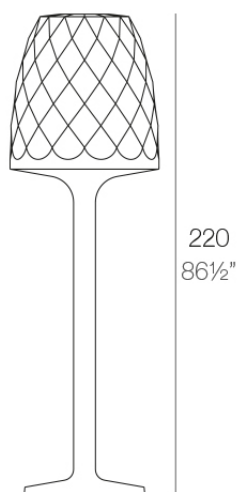

Info

Description

Made of polyethylene resin by rotational moulding. 100% Recyclable. Item suitable for indoor and outdoor use. Available in different finishes.

Weight: 4.02 Kg

Ø68-Ø¾"

VASES Lámpara 220
VASES Lamp 220