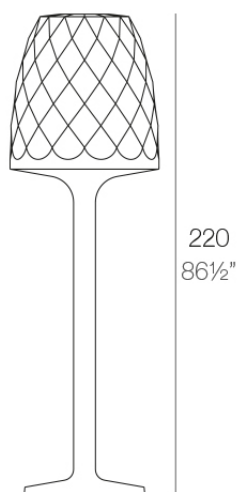

Vases floor lamp ø68x220

by JM Ferrero

VASES Collection, is made up of flowerpots, furniture and lighting designed by the Valencian designer JM Ferrero. The shapes of the pieces draw inspiration from diamond cutting, resulting in clear-cut shapes with great style that create a visually striking impact.

Info

Description

Made of polyethylene resin by rotational moulding. 100% Recyclable. Item suitable for indoor and outdoor use. Available in different finishes.

Weight: 4.02 Kg

Ø68-Ø¾"

VASES Lámpara 220
VASES Lamp 220