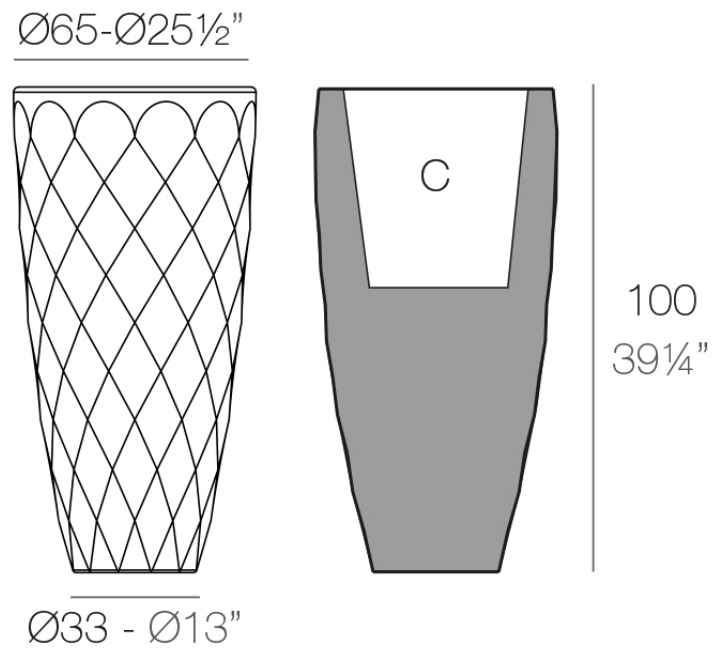

Vases planter ø65x100

by JM Ferrero

VASES Collection, is made up of flowerpots, furniture and lighting designed by the Valencian designer JM Ferrero. The shapes of the pieces draw inspiration from diamond cutting, resulting in clear-cut shapes with great style that create a visually striking impact.

Info

Description

Pot made of polyethylene resin by rotational moulding. 100% Recyclable. Item suitable for indoor and outdoor use. Available in different finishes.

Weight: 12.5 Kg

VASES Macetero $\text{Ø}65$ C = 56 L
VASES Planter $\text{Ø}65$ C = 15 gal