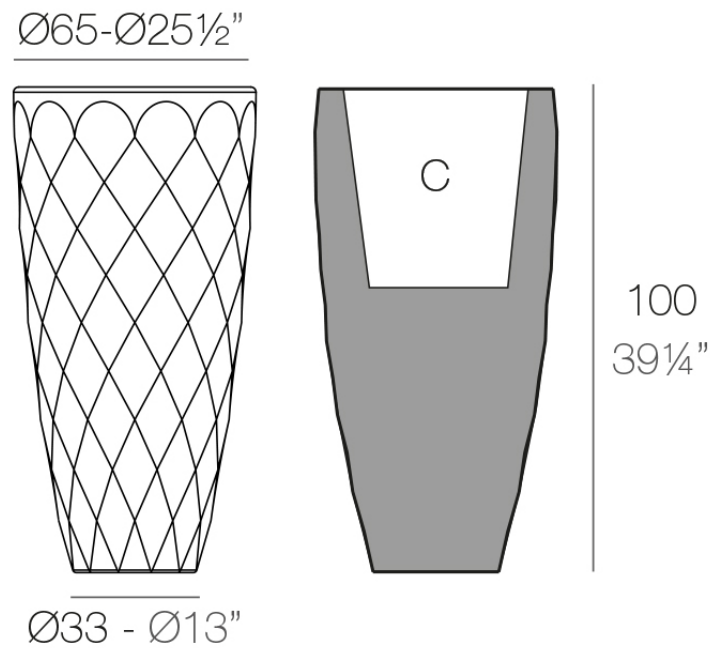

## Vases planter ø65x100

by JM Ferrero

VASES Collection, is made up of flowerpots, furniture and lighting designed by the Valencian designer JM Ferrero. The shapes of the pieces draw inspiration from diamond cutting, resulting in clear-cut shapes with great style that create a visually striking impact.

### Description

Pot made of polyethylene resin by rotational moulding. 100% Recyclable. Item suitable for indoor and outdoor use. Available in different finishes.

Weight: 12.5 Kg

VASES Macetero Ø65    C = 56 L  
VASES Planter Ø65    C = 15 gal