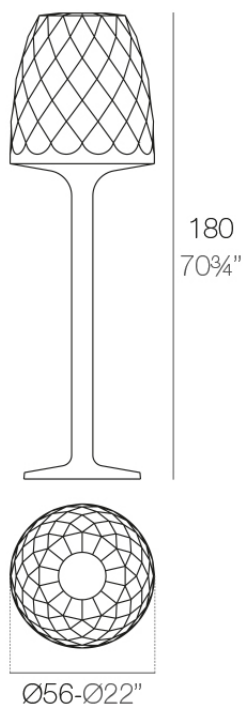

Vases floor lamp ø56x180

by JM Ferrero

VASES Collection, is made up of flowerpots, furniture and lighting designed by the Valencian designer JM Ferrero. The shapes of the pieces draw inspiration from diamond cutting, resulting in clear-cut shapes with great style that create a visually striking impact.

Info

Description

Made of polyethylene resin by rotational moulding. 100% Recyclable. Item suitable for indoor and outdoor use. Available in different finishes.

Weight: 23.71 Kg

VASES Lámpara 180
VASES Lamp 180