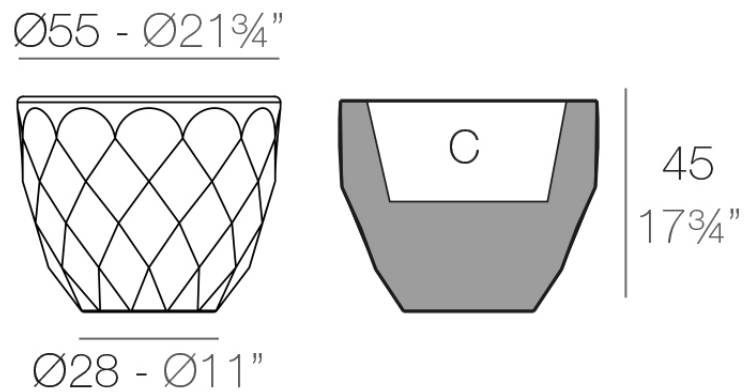

## Vases planter ø55x45

by JM Ferrero

VASES Collection, is made up of flowerpots, furniture and lighting designed by the Valencian designer JM Ferrero. The shapes of the pieces draw inspiration from diamond cutting, resulting in clear-cut shapes with great style that create a visually striking impact.

### Description

Pot made of polyethylene resin by rotational moulding. 100% Recyclable. Item suitable for indoor and outdoor use. Available in different finishes.

Weight: 6 Kg

VASES Macetero Ø55      C = 41 L  
VASES Planter Ø55      C = 11 gal