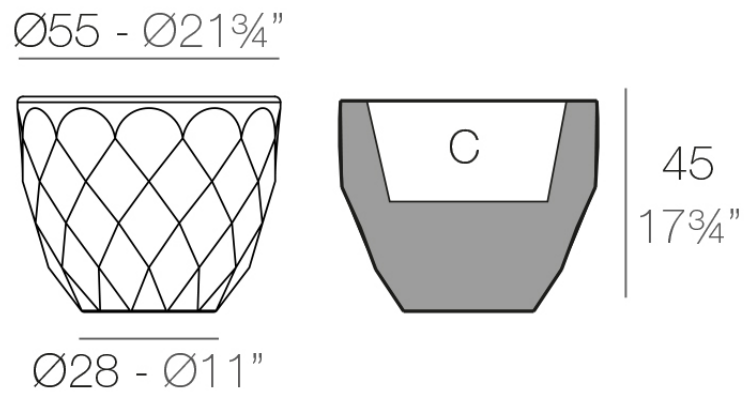

Products / Planters / Vases Planter ø55x45

Vases planter ø55x45

by JM Ferrero

VASES Collection, is made up of flowerpots, furniture and lighting designed by the Valencian designer JM Ferrero. The shapes of the pieces draw inspiration from diamond cutting, resulting in clear-cut shapes with great style that create a visually striking impact.

Info

Description

Pot made of polyethylene resin by rotational moulding. 100% Recyclable. Item suitable for indoor and outdoor use. Available in different finishes.

Weight: 6 Kg

VASES Macetero Ø55 C = 41 L
VASES Planter Ø55 C = 11 gal