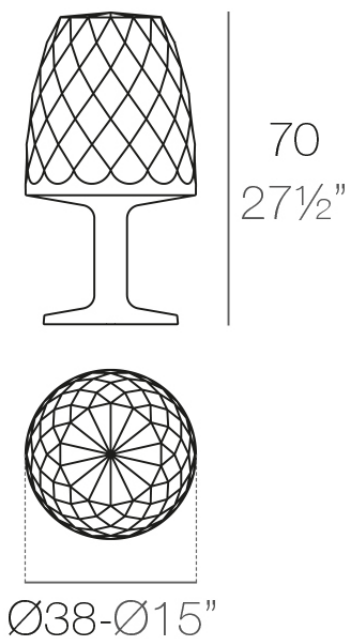

## Vases floor lamp ø38x70

by JM Ferrero

VASES Collection, is made up of flowerpots, furniture and lighting designed by the Valencian designer JM Ferrero. The shapes of the pieces draw inspiration from diamond cutting, resulting in clear-cut shapes with great style that create a visually striking impact.

### Description

Made of polyethylene resin by rotational moulding. 100% Recyclable. Item suitable for indoor and outdoor use. Available in different finishes.

Weight: 4.57 Kg

VASES Lámpara 70  
VASES Lamp 70