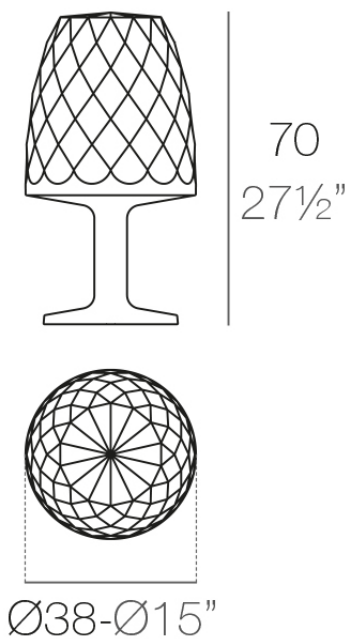

Vases floor lamp ø38x70

by JM Ferrero

VASES Collection, is made up of flowerpots, furniture and lighting designed by the Valencian designer JM Ferrero. The shapes of the pieces draw inspiration from diamond cutting, resulting in clear-cut shapes with great style that create a visually striking impact.

Info

Description

Made of polyethylene resin by rotational moulding. 100% Recyclable. Item suitable for indoor and outdoor use. Available in different finishes.

Weight: 4.57 Kg

VASES Lámpara 70
VASES Lamp 70