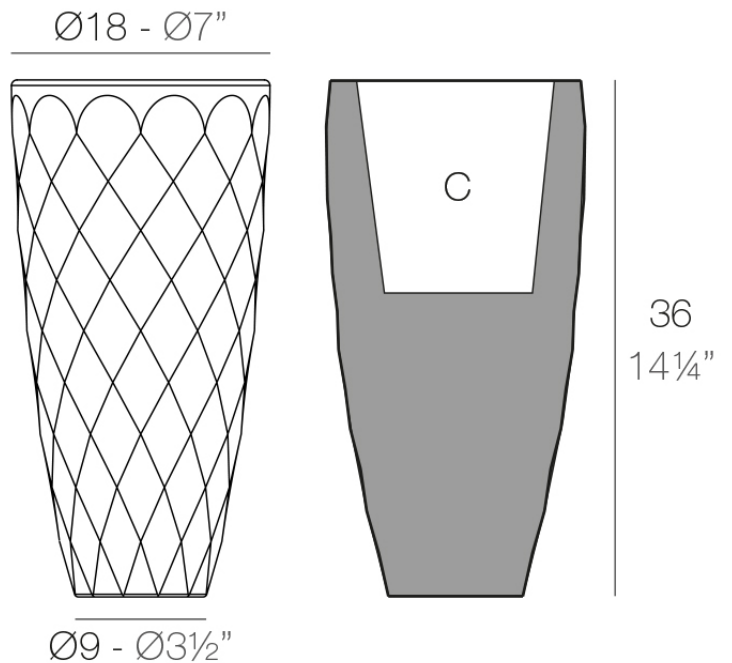

Products / Planters / Vases Nano Planter ø18x36

Vases nano planter ø18x36

by JM Ferrero

VASES Collection, is made up of flowerpots, furniture and lighting designed by the Valencian designer JM Ferrero. The shapes of the pieces draw inspiration from diamond cutting, resulting in clear-cut shapes with great style that create a visually striking impact.

Info

Description

Pot made of polyethylene resin by rotational moulding. 100% Recyclable. Item suitable for indoor and outdoor use. Available in different finishes.

Weight: 0.9 Kg

VASES Nano Ø18 x 36 cm

C = 2,5 L

VASES Nano Ø7" x 14¼"

C = ¾ gal

Finishes

finishes

BASIC

Ref. 47036A

green

purjai red