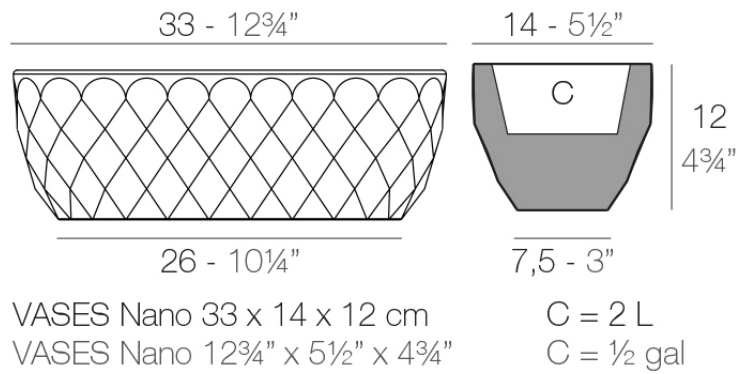

Info

Description

Pot made of polyethylene resin by rotational moulding. 100% Recyclable. Item suitable for indoor and outdoor use. Available in different finishes.

Weight: 0.7 Kg